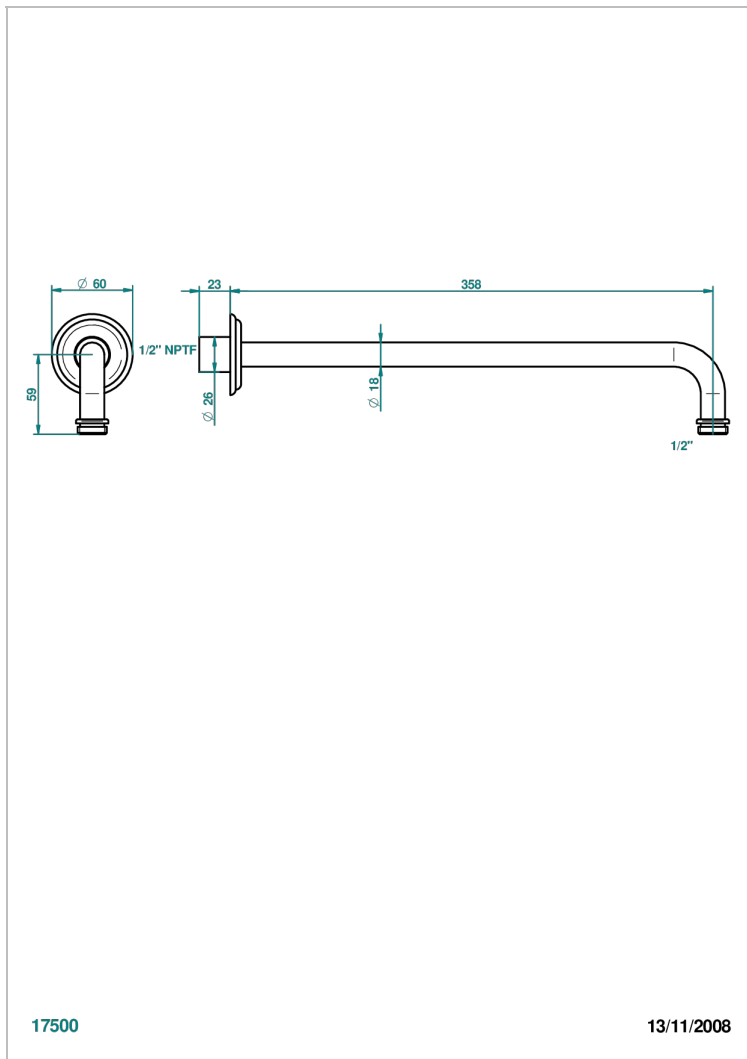

# JAIPUR SATINY CRYSTAL

A9B-84BC/US

Horizontal shower arm, 90° 14" long

THG<sup>®</sup>  
PARIS

## CHARACTERISTIC

- Jaipur Satiny crystal
- Horizontal shower arm, 90° 14" long