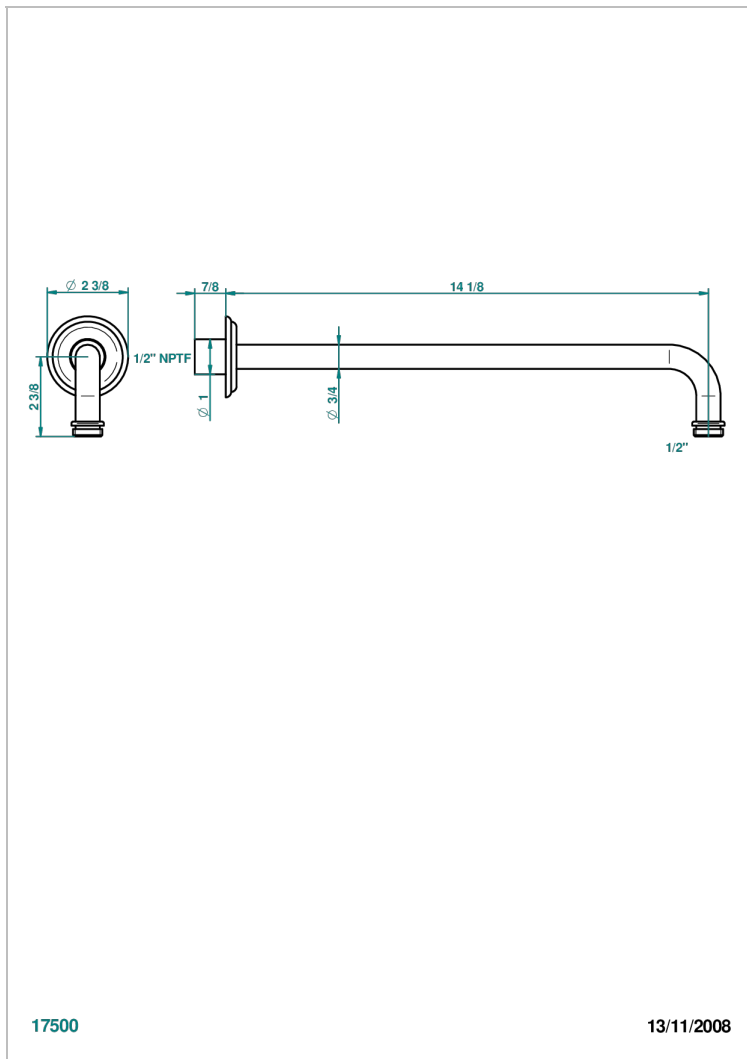

# JAIPUR SATINY CRYSTAL

A9B-84BC/US

Horizontal shower arm, 90° 14" long

THG<sup>®</sup>  
PARIS

## CHARACTERISTIC

- Jaipur Satiny crystal
- Horizontal shower arm, 90° 14" long