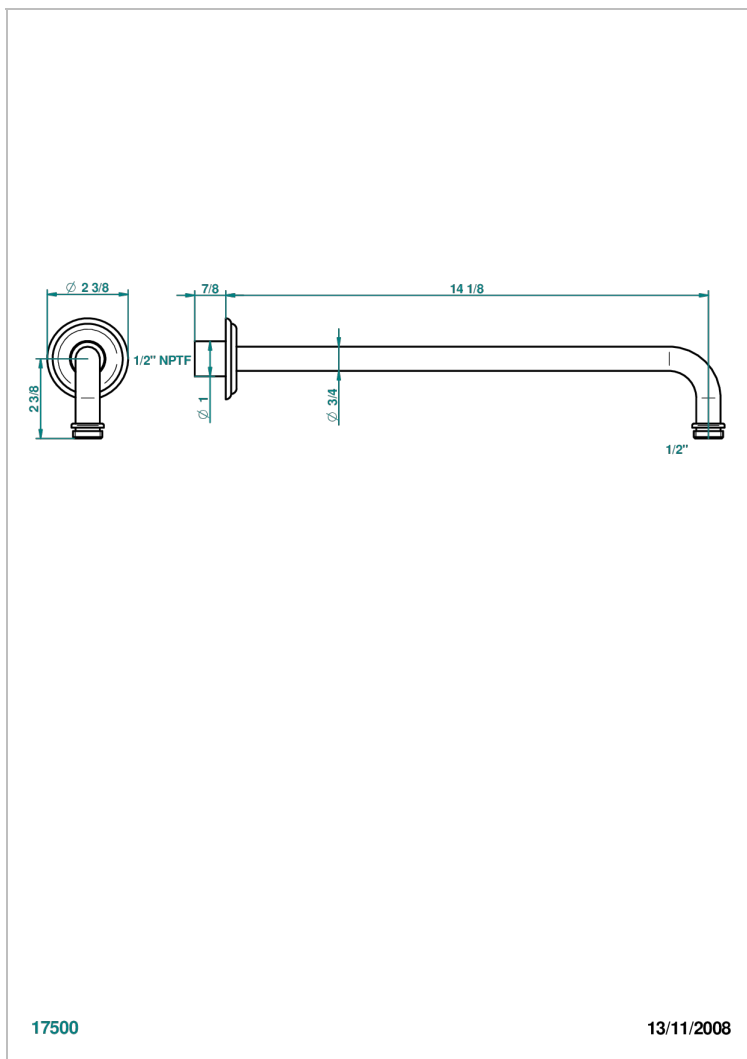

VOGUE LAPIS LAZULI

A8S-84BC/US

Horizontal shower arm, 90° 14" long

THG[®]
PARIS

CHARACTERISTIC

- Vogue Lapis Lazuli
- Horizontal shower arm, 90° 14" long

AVAILABLE FINITIONS

Black ceram - D30