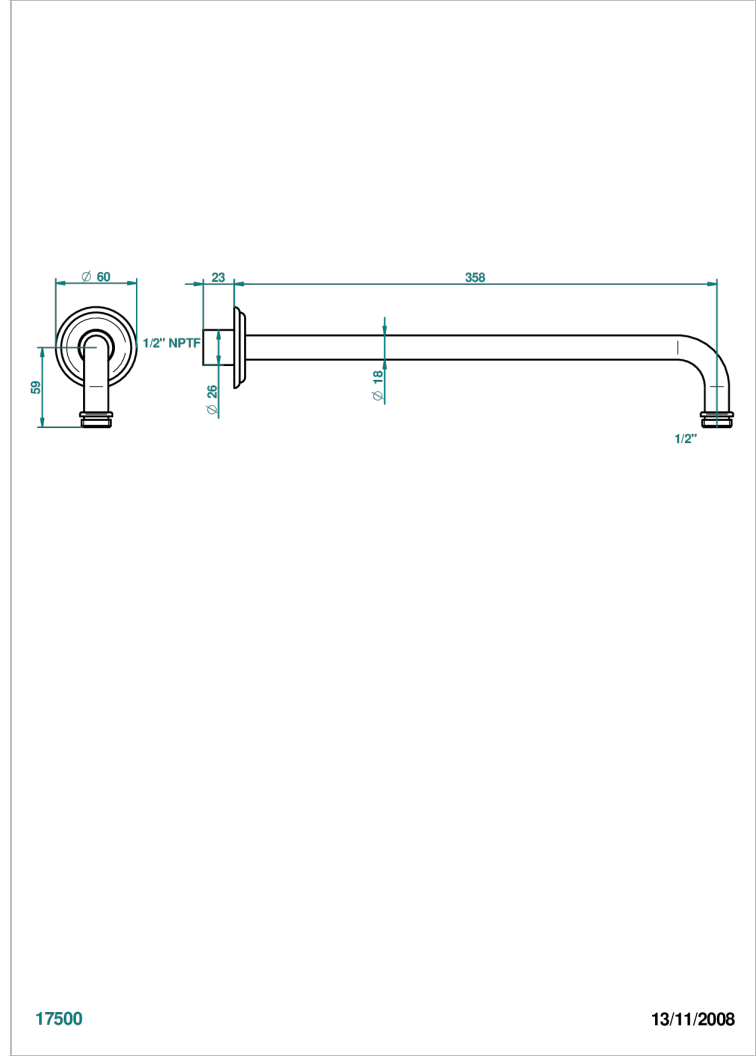

# VOGUE TIGER EYE

A8R-84BC/US

Horizontal shower arm, 90° 14" long

THG<sup>®</sup>  
PARIS

17500

13/11/2008

## CHARACTERISTIC

- Vogue Tiger Eye
- Horizontal shower arm, 90° 14" long