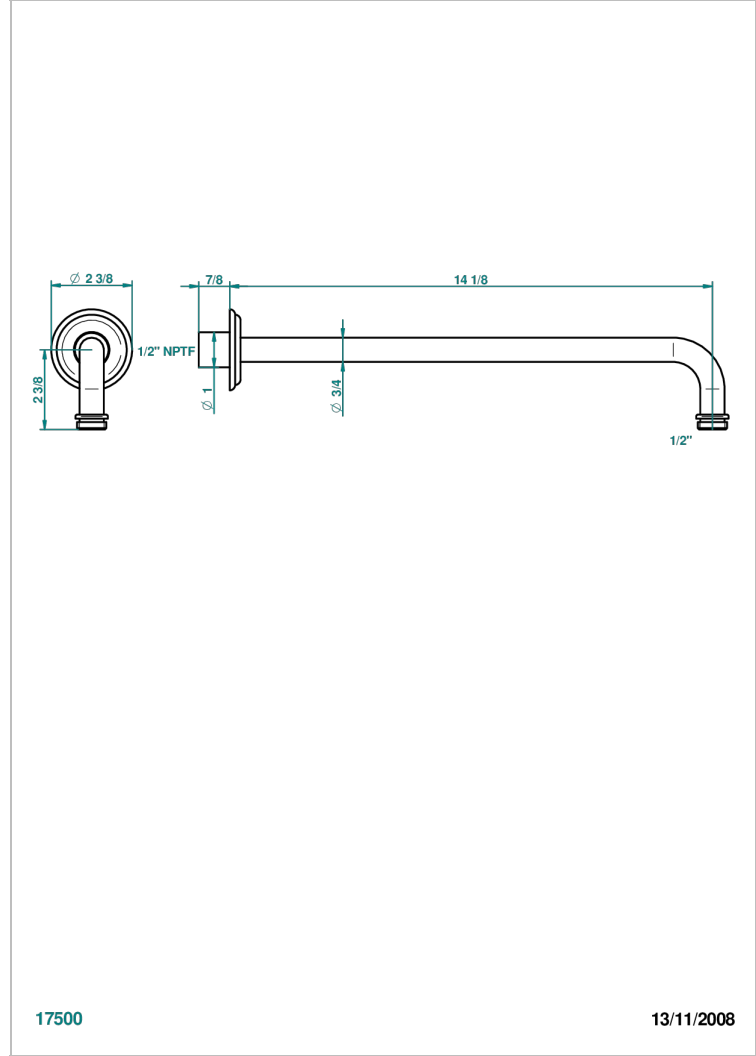

VOGUE TIGER EYE

A8R-84BC/US

Horizontal shower arm, 90° 14" long

CHARACTERISTIC

- Vogue Tiger Eye
- Horizontal shower arm, 90° 14" long

AVAILABLE FINITIONS

Black ceram - D30
Blush PVD - H62
Brass color PVD - H49
Brown bronze color PVD - F33
Chrome polished - A02
Chrome polished / gold polished - G02

Copper antique matt, coated - H07
Gold color PVD - H52
Gold mat - F07
Gold polished - F01
Graphite PVD - H64
Light coated bronze - D01

Matt Umber PVD - H67
Matt blush PVD - H60
Matt brass color PVD - H50
Matt brown bronze color PVD - F34
Matt chrome (American satin) - C02
Matt gold color PVD - H53

Matt graphite PVD - H65
Matt nickel (American satin) - C01
Matt nickel color PVD - H56
Nickel antique / Sovereign - H28
Nickel color PVD - H55
Nickel polished - B01

Soft gold - F30
Soft matt gold - F31
Umber PVD - H66