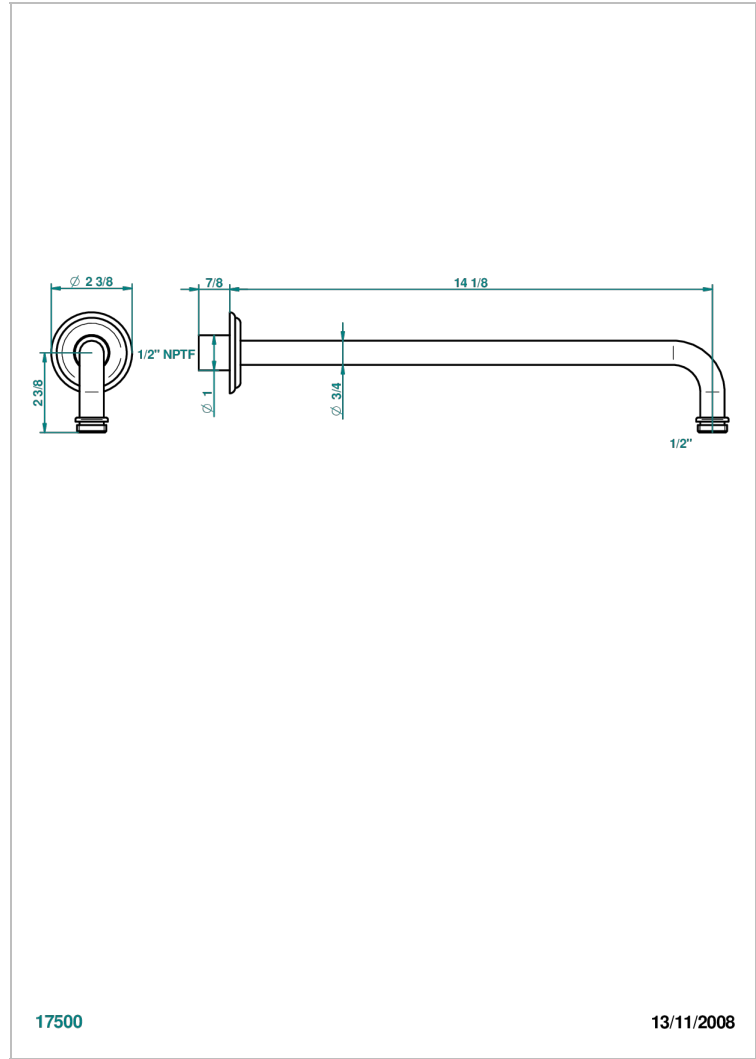

VOGUE BLACK ONYX

A8P-84BC/US

Horizontal shower arm, 90° 14" long

17500

13/11/2008

CHARACTERISTIC

- Vogue black onyx
- Horizontal shower arm, 90° 14" long

AVAILABLE FINITIONS