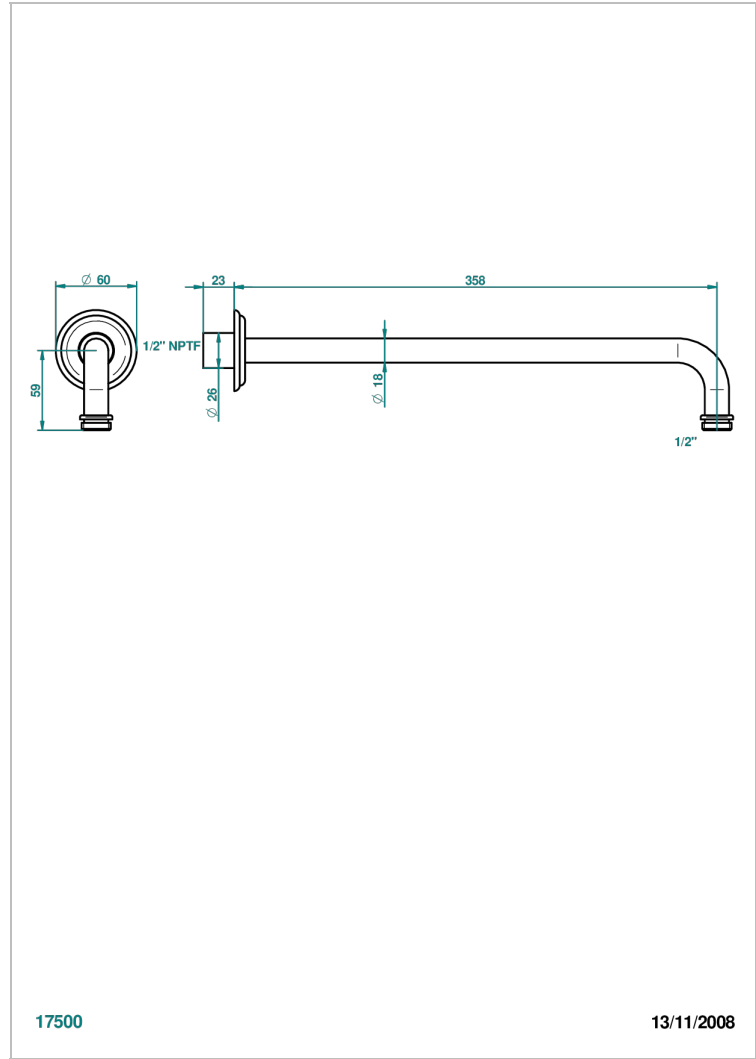

VOGUE MALACHITE

A8M-84BC/US

Horizontal shower arm, 90° 14" long

THG[®]
PARIS

17500

13/11/2008

CHARACTERISTIC

- Vogue Malachite
- Horizontal shower arm, 90° 14" long