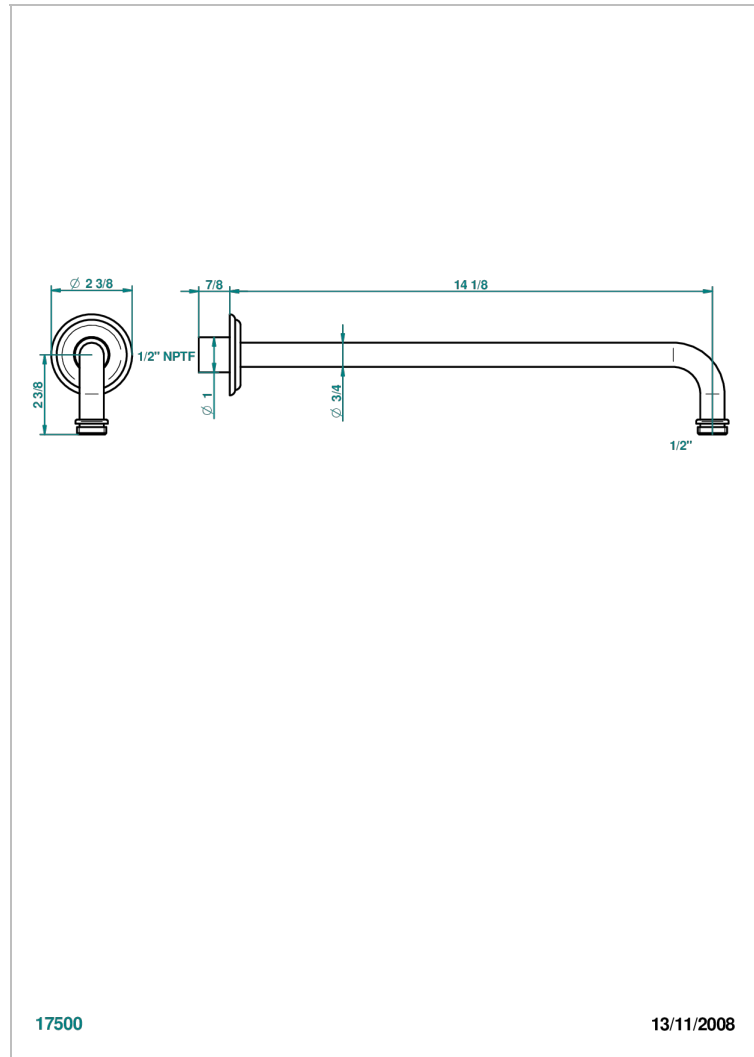

# VOGUE MALACHITE

A8M-84BC/US

Horizontal shower arm, 90° 14" long

THG<sup>®</sup>  
PARIS

## CHARACTERISTIC

- Vogue Malachite
- Horizontal shower arm, 90° 14" long