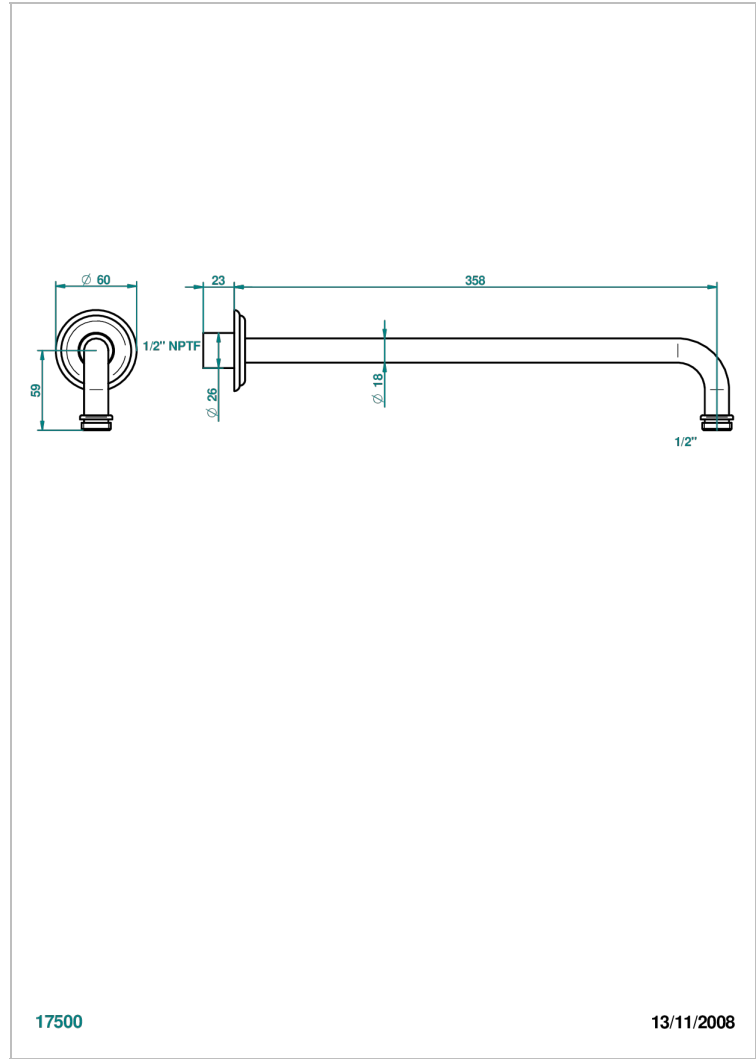

MARQUISE GOLD DECOR

A7F-84BC/US

Horizontal shower arm, 90° 14" long

THG[®]
PARIS

17500

13/11/2008

CHARACTERISTIC

- Marquise Gold decor
- Horizontal shower arm, 90° 14" long