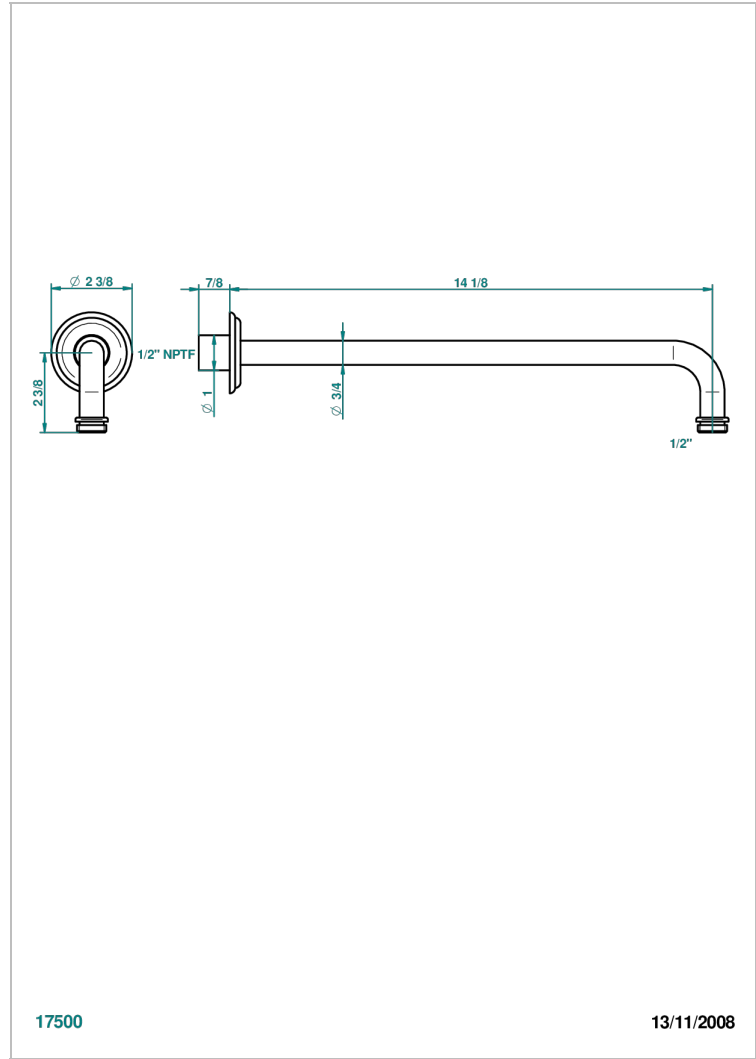

MARQUISE GOLD DECOR

A7F-84BC/US

Horizontal shower arm, 90° 14" long

17500

13/11/2008

CHARACTERISTIC

- Marquise Gold decor
- Horizontal shower arm, 90° 14" long

AVAILABLE FINITIONS