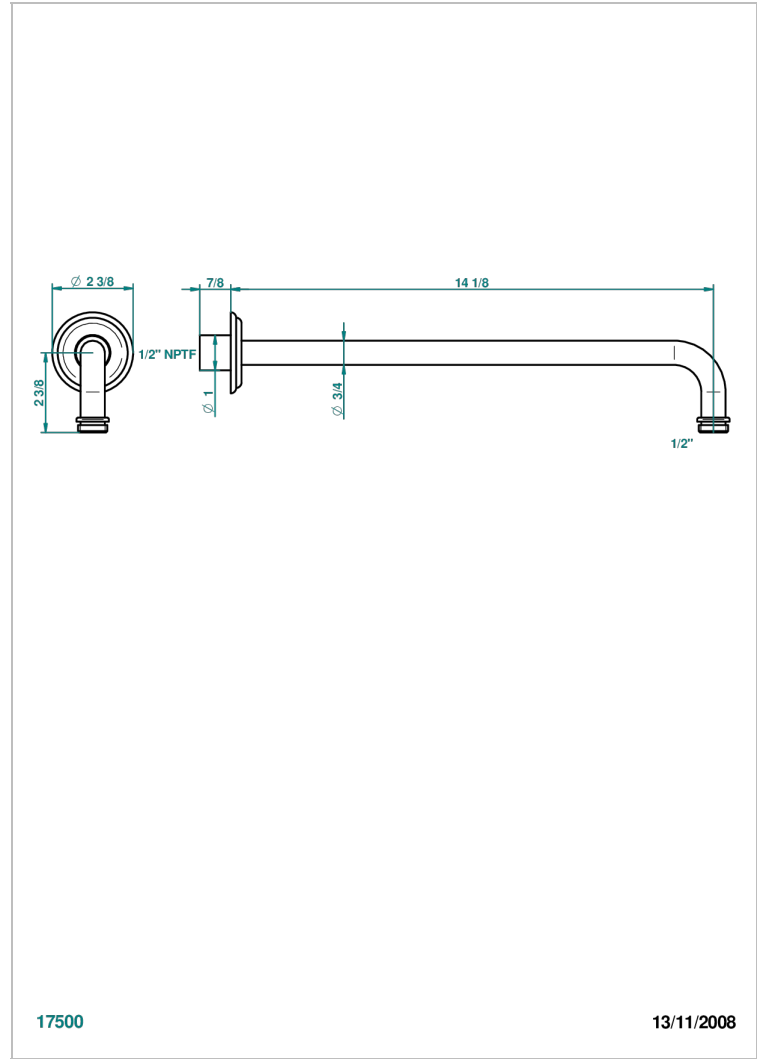

DAHLIA

A41-84BC/US

Horizontal shower arm, 90° 14" long

17500

13/11/2008

CHARACTERISTIC

- Dahlia
- Horizontal shower arm, 90° 14" long

AVAILABLE FINITIONS