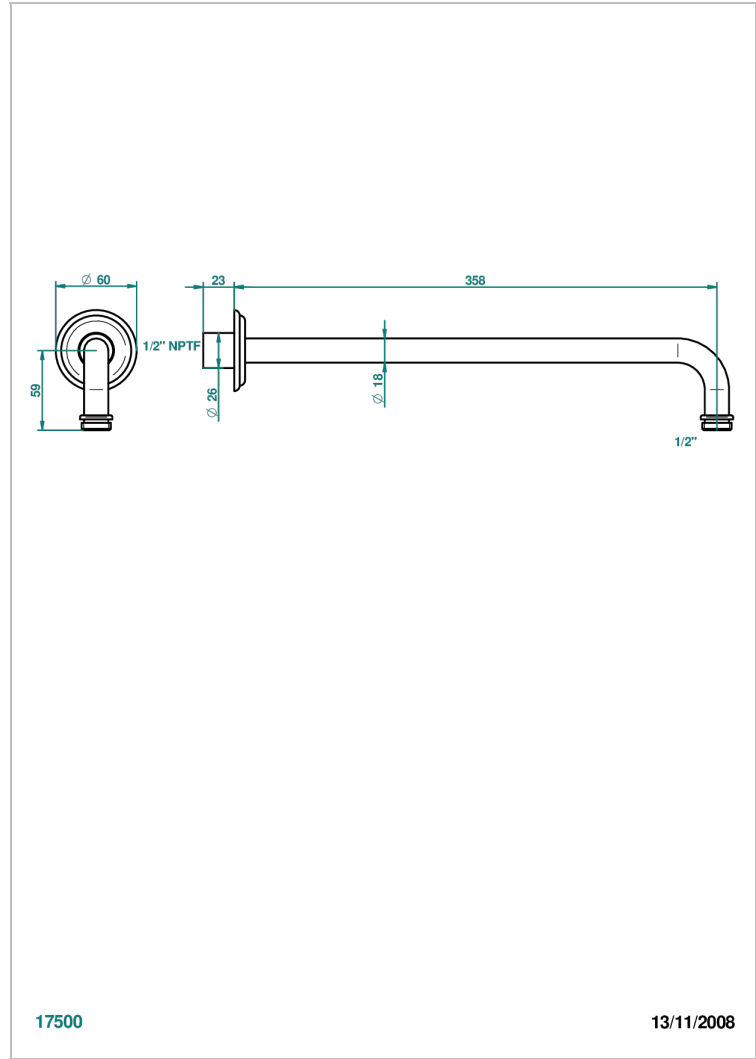

VENICE

A2E-84BC/US

Horizontal shower arm, 90° 14" long

CHARACTERISTIC

- Venice
- Horizontal shower arm, 90° 14" long

AVAILABLE FINITIONS

Black ceram - D30
Blush PVD - H62
Brass color PVD - H49
Brown bronze color PVD - F33
Chrome polished - A02
Chrome polished / gold polished - G02

Copper antique matt, coated - H07
Gold color PVD - H52
Gold mat - F07
Gold polished - F01
Graphite PVD - H64
Light coated bronze - D01

Matt Umber PVD - H67
Matt blush PVD - H60
Matt brass color PVD - H50
Matt brown bronze color PVD - F34
Matt chrome (American satin) - C02
Matt gold color PVD - H53

Matt graphite PVD - H65
Matt nickel (American satin) - C01
Matt nickel color PVD - H56
Nickel antique / Sovereign - H28
Nickel color PVD - H55
Nickel polished - B01

Soft gold - F30
Soft matt gold - F31
Umber PVD - H66