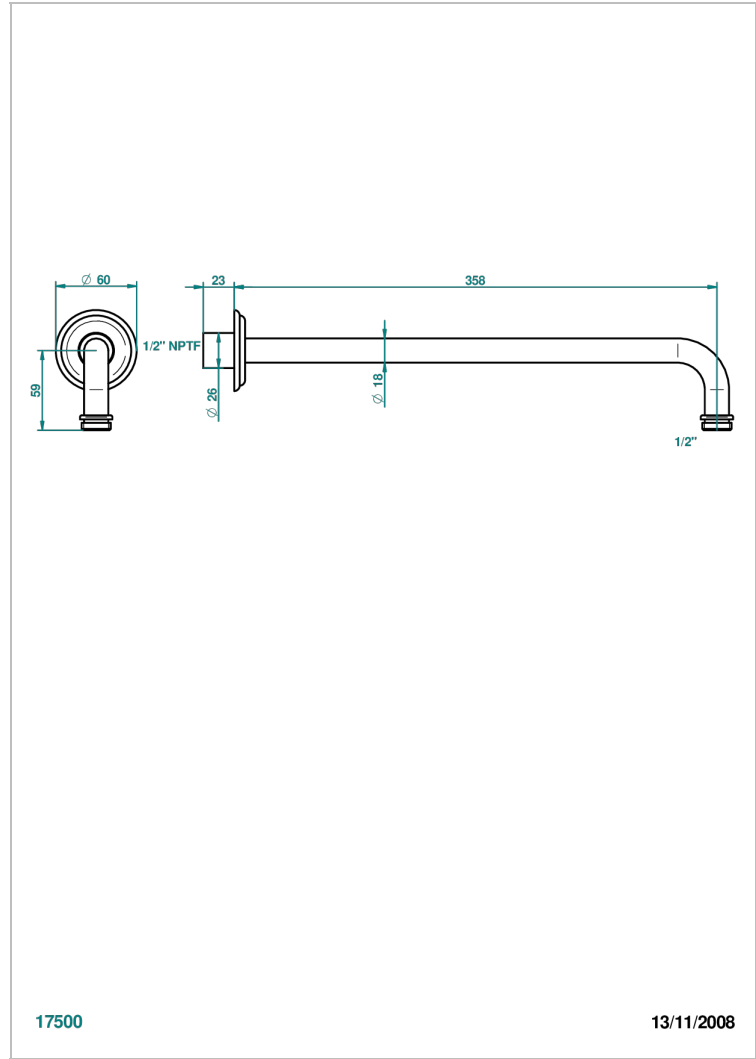

SULLY LAPIS LAZULI

A1W-84BC/US

Horizontal shower arm, 90° 14" long

THG[®]
PARIS

17500

13/11/2008

CHARACTERISTIC

- Sully Lapis Lazuli
- Horizontal shower arm, 90° 14" long

Umber PVD - H66