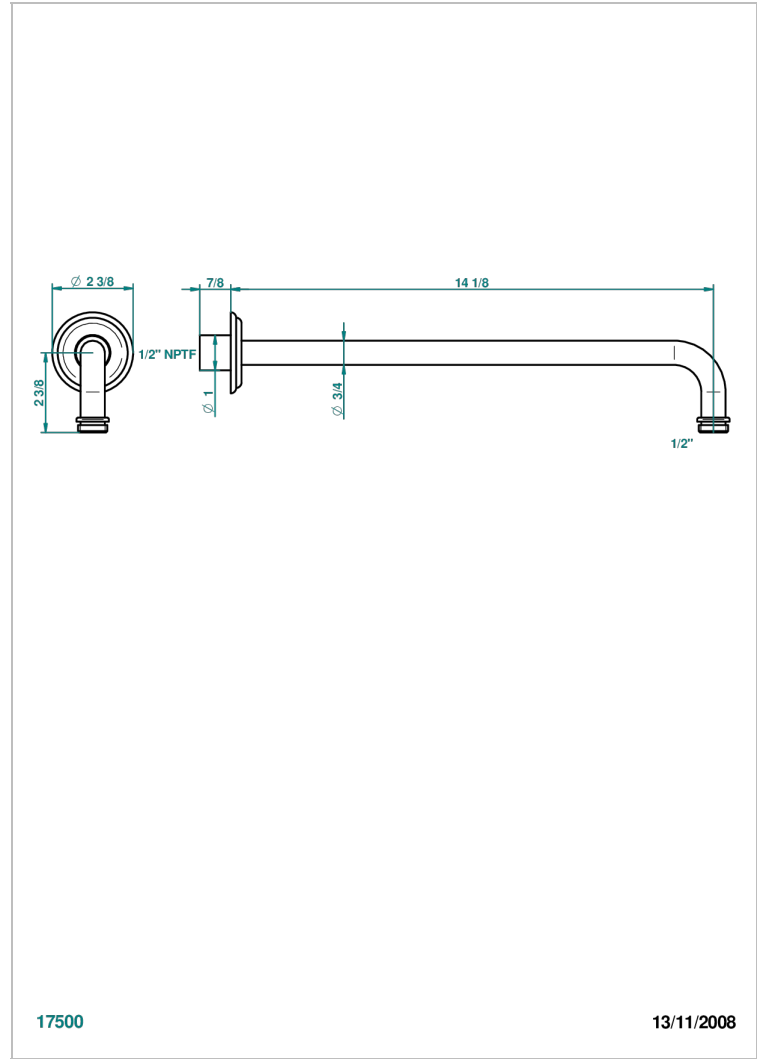

SULLY LAPIS LAZULI

A1W-84BC/US

Horizontal shower arm, 90° 14" long

17500

13/11/2008

CHARACTERISTIC

- Sully Lapis Lazuli
- Horizontal shower arm, 90° 14" long

AVAILABLE FINITIONS

Umber PVD - H66