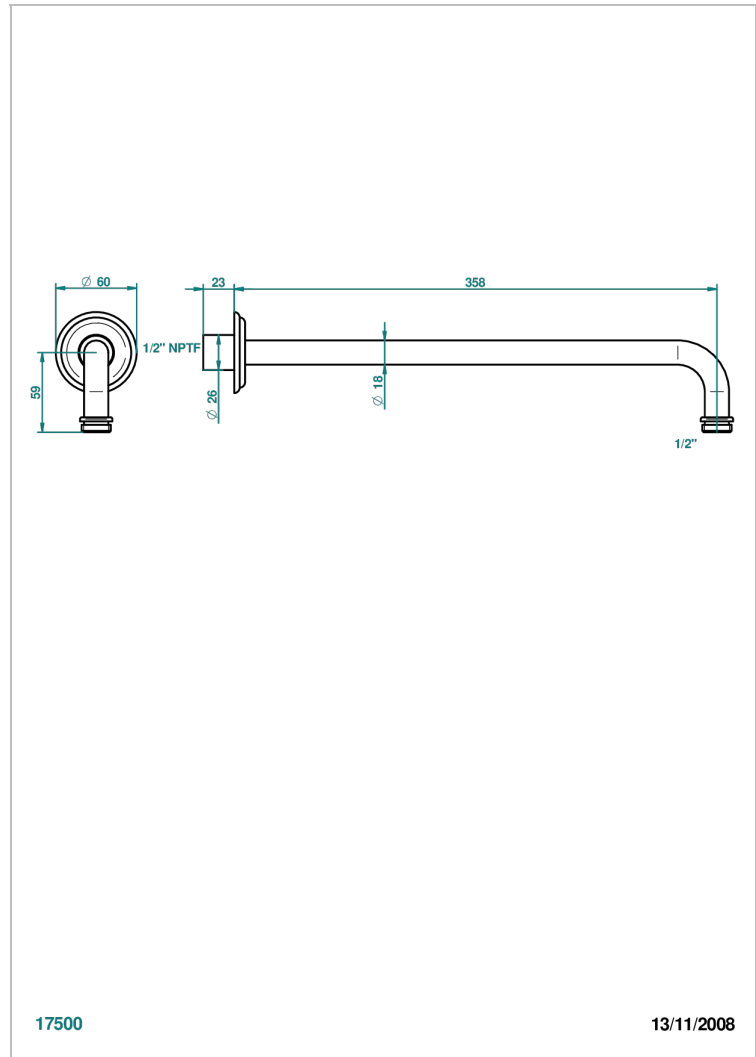

CHEVERNY RED JASPER

A1U-84BC/US

Horizontal shower arm, 90° 14" long

THG[®]
PARIS

17500

13/11/2008

CHARACTERISTIC

- Cheverny red Jasper
- Horizontal shower arm, 90° 14" long

Umber PVD - H66