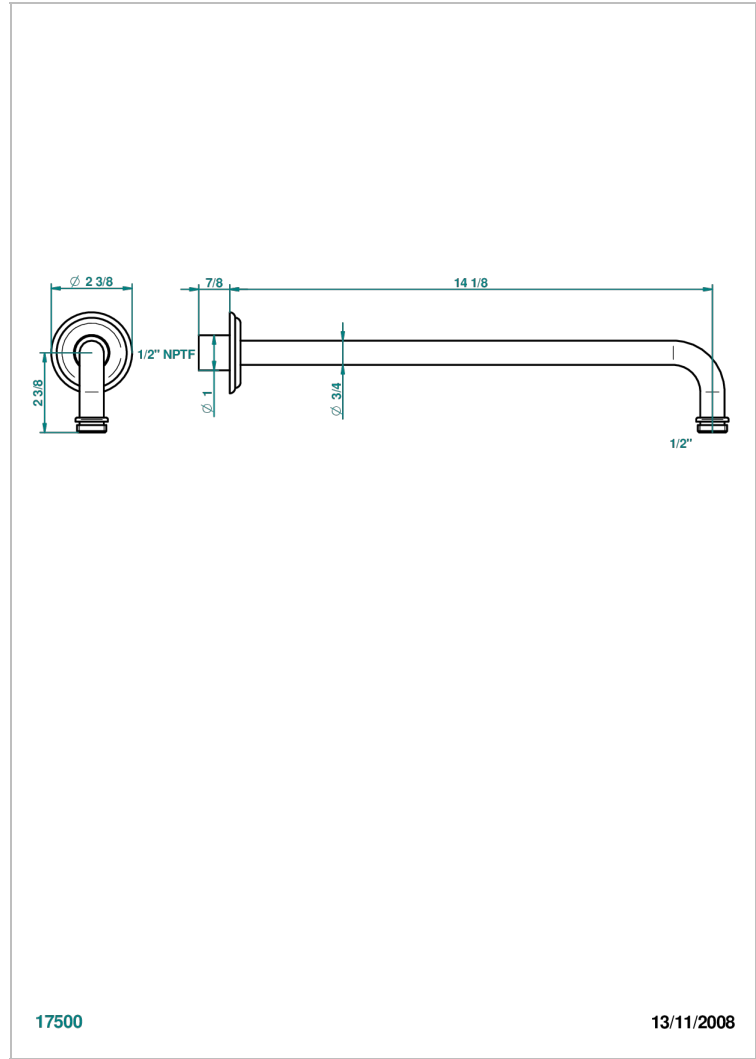

CHEVERNY RED JASPER

A1U-84BC/US

Horizontal shower arm, 90° 14" long

17500

13/11/2008

CHARACTERISTIC

- Cheverny red Jasper
- Horizontal shower arm, 90° 14" long

AVAILABLE FINITIONS

Umber PVD - H66