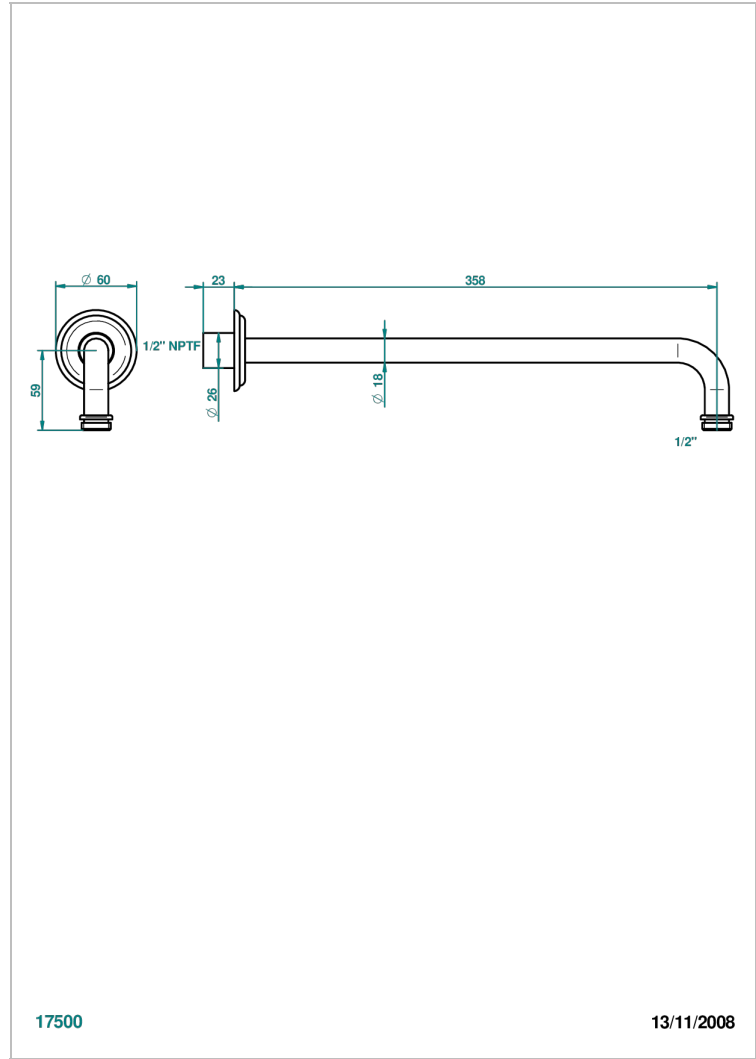

# CHEVERNY MALACHITE

A1S-84BC/US

Horizontal shower arm, 90° 14" long

17500

13/11/2008

## CHARACTERISTIC

- Cheverny Malachite
- Horizontal shower arm, 90° 14" long