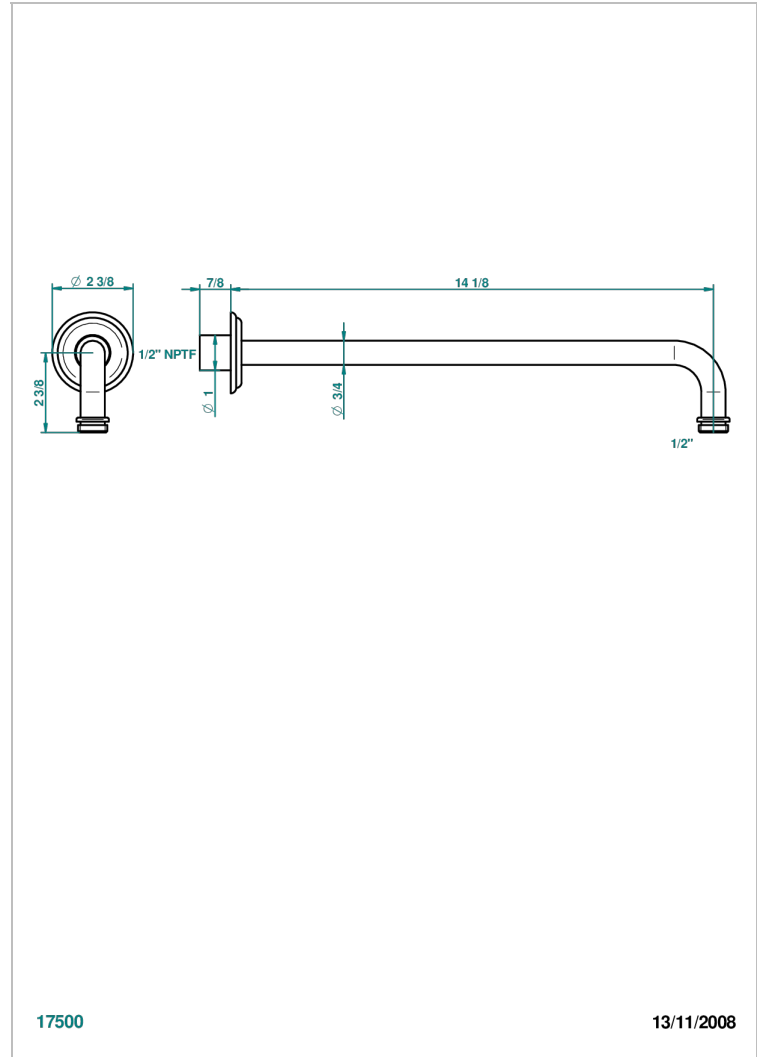

# CHEVERNY MALACHITE

A1S-84BC/US

Horizontal shower arm, 90° 14" long

## CHARACTERISTIC

- Cheverny Malachite
- Horizontal shower arm, 90° 14" long