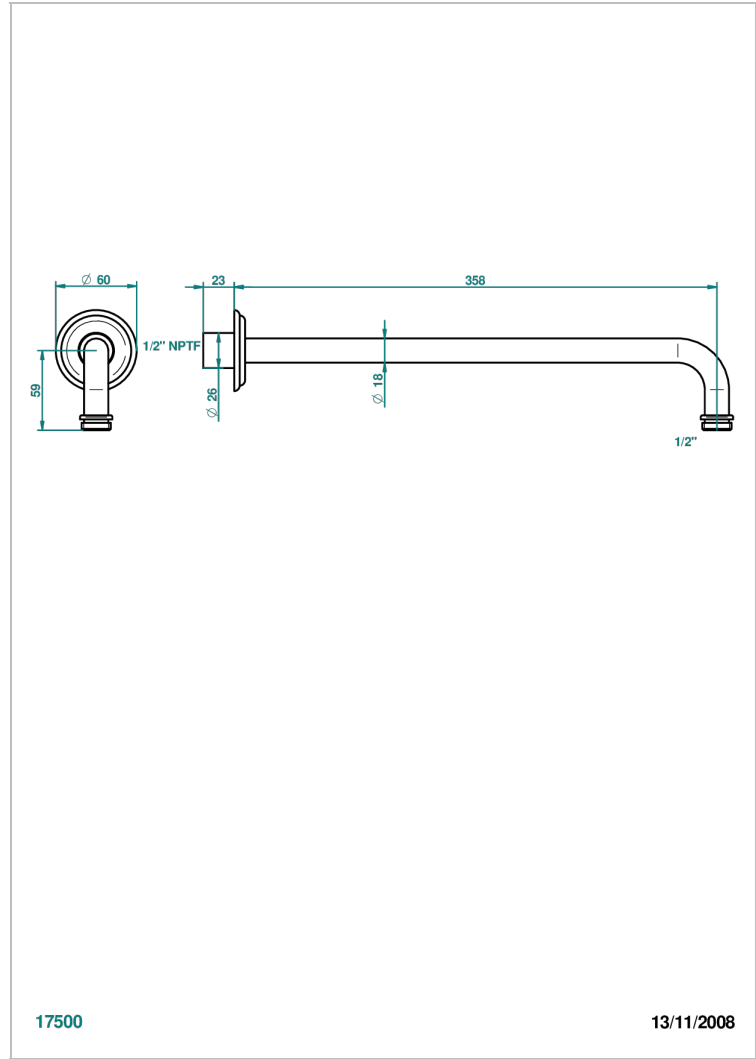

# AMBOISE BLACK ONYX

A1M-84BC/US

Horizontal shower arm, 90° 14" long

## CHARACTERISTIC

- Amboise Black Onyx
- Horizontal shower arm, 90° 14" long