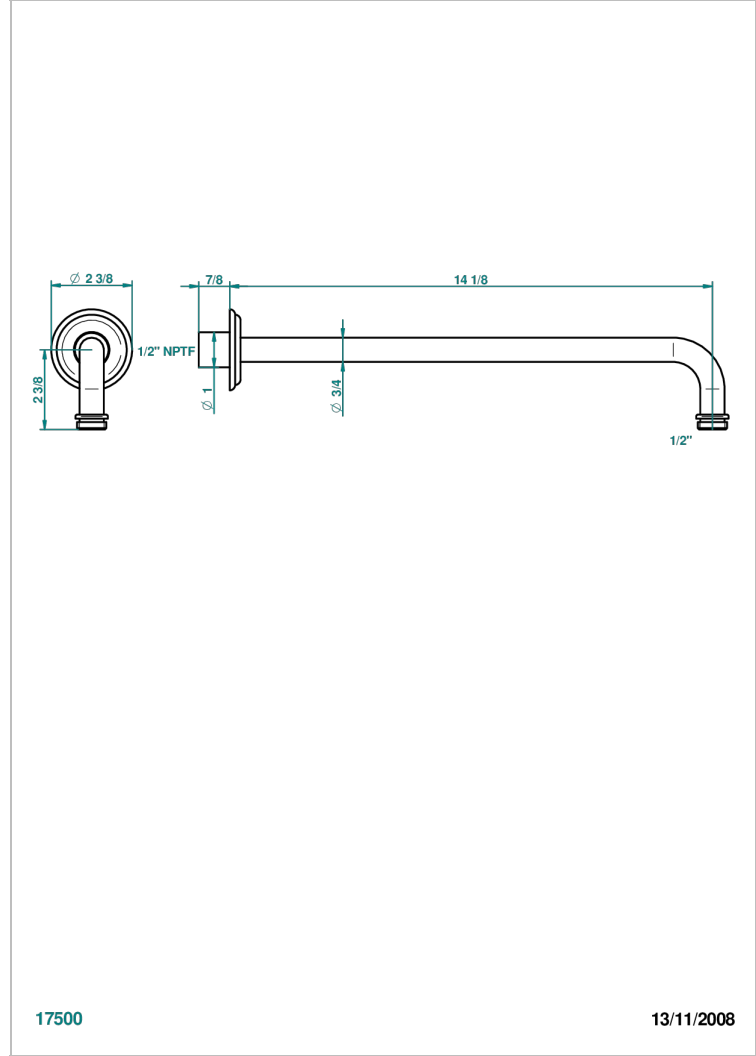

AMBOISE BLACK ONYX

A1M-84BC/US

Horizontal shower arm, 90° 14" long

CHARACTERISTIC

- Amboise Black Onyx
- Horizontal shower arm, 90° 14" long

AVAILABLE FINITIONS

Black ceram - D30
Blush PVD - H62
Brass color PVD - H49
Brown bronze color PVD - F33
Chrome polished - A02
Chrome polished / gold polished - G02

Matt nickel color PVD - H56
Nickel antique / Sovereign - H28
Nickel color PVD - H55
Nickel polished - B01
Soft gold - F30
Soft matt gold - F31

Umber PVD - H66