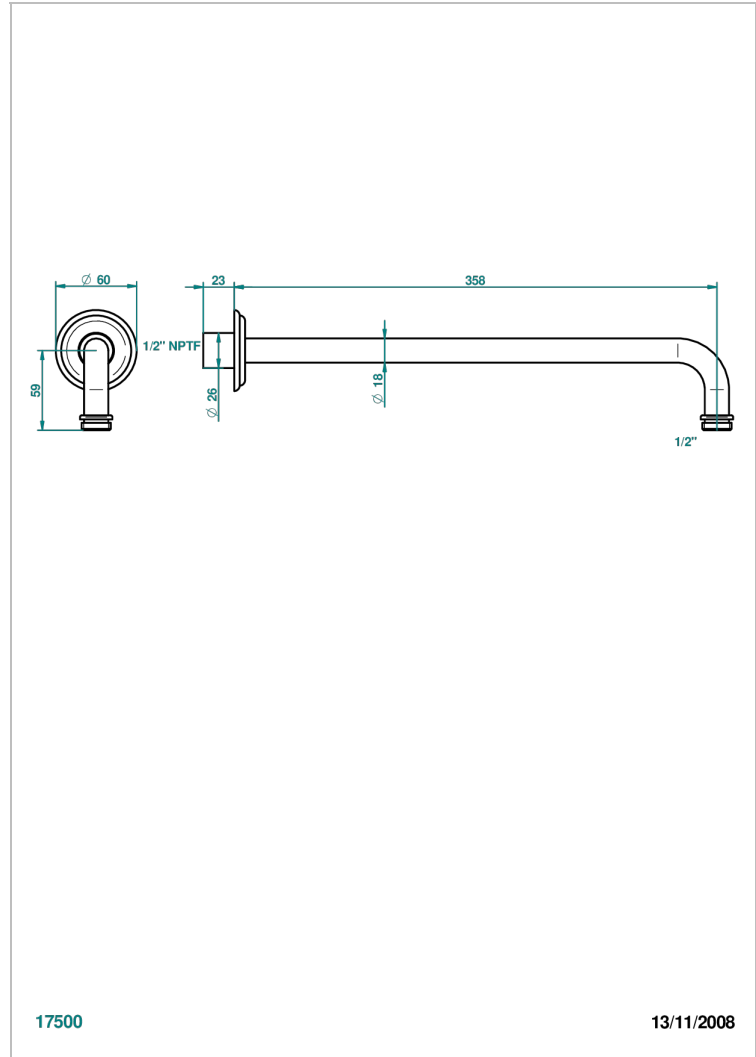

# AMBOISE RED JASPER

A1L-84BC/US

Horizontal shower arm, 90° 14" long

## CHARACTERISTIC

- Amboise Red Jasper
- Horizontal shower arm, 90° 14" long