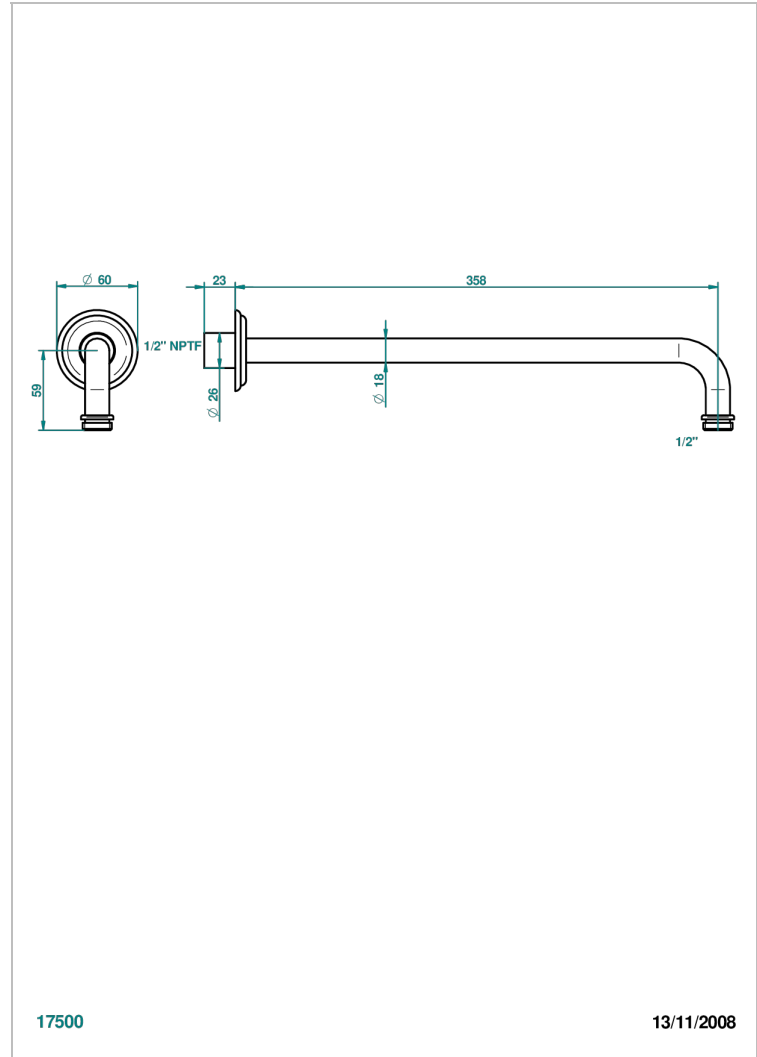

AMBOISE MALACHITE

A1J-84BC/US

Horizontal shower arm, 90° 14" long

17500

13/11/2008

CHARACTERISTIC

- Amboise Malachite
- Horizontal shower arm, 90° 14" long

AVAILABLE FINITIONS

Umber PVD - H66