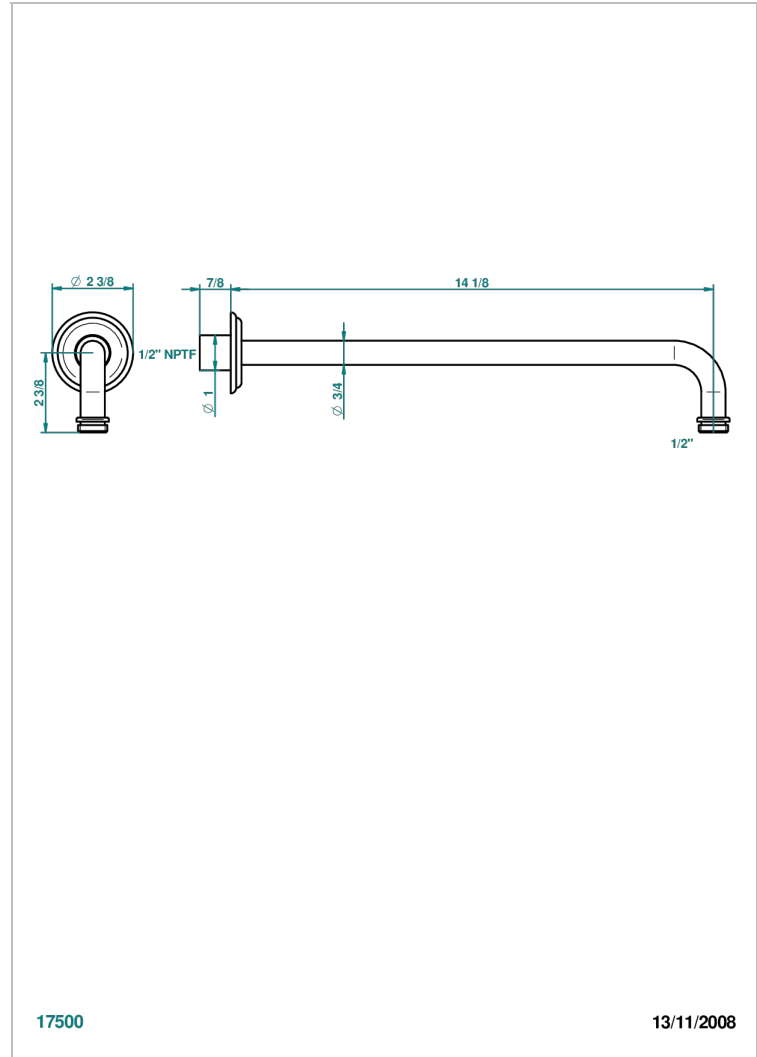

AMBOISE MALACHITE

A1J-84BC/US

Horizontal shower arm, 90° 14" long

CHARACTERISTIC

- Amboise Malachite
- Horizontal shower arm, 90° 14" long

AVAILABLE FINITIONS

Black ceram - D30
Blush PVD - H62
Brass color PVD - H49
Brown bronze color PVD - F33
Chrome polished - A02
Chrome polished / gold polished - G02

Matt nickel color PVD - H56
Nickel antique / Sovereign - H28
Nickel color PVD - H55
Nickel polished - B01
Soft gold - F30
Soft matt gold - F31

Umber PVD - H66