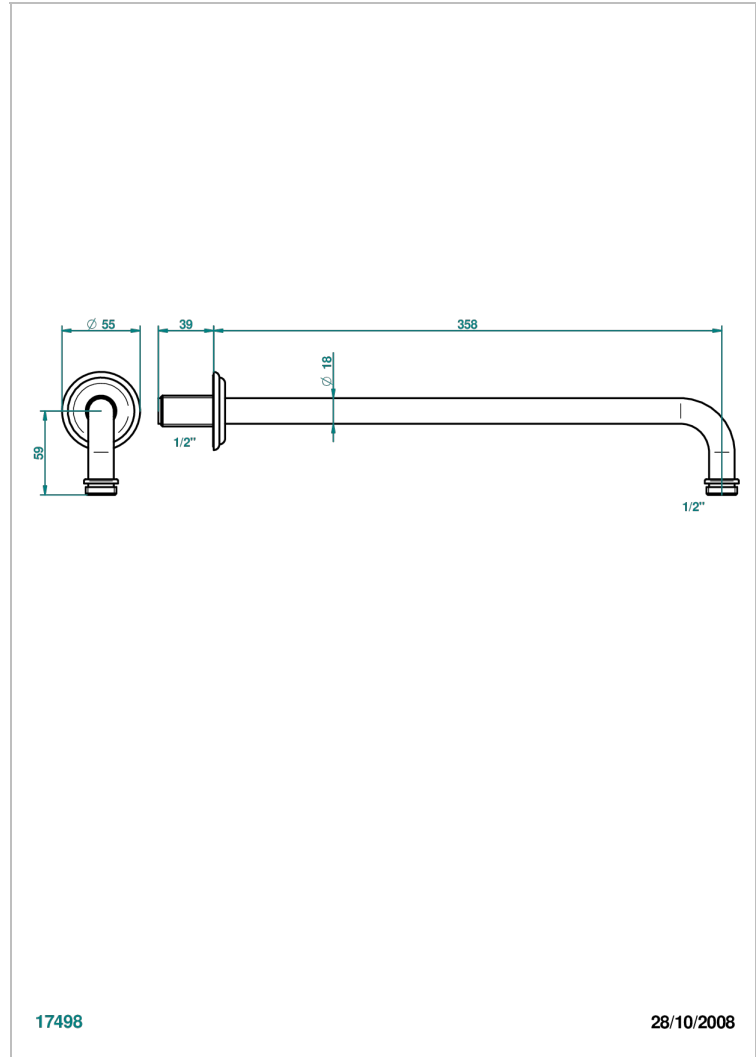

AMBOISE MALACHITE

A1J-84BC

Wall mounted shower arm 1/2", length: 350 mm 90°

17498

28/10/2008

CHARACTERISTIC

- Amboise Malachite
- Wall mounted shower arm 1/2", length: 350 mm 90°

AVAILABLE FINITIONS

Antique nickel - H28
Black ceram - D30
Blush PVD - H62
Brass color PVD - H49
Brown bronze color PVD - F33
Gold color PVD - H52

Graphite PVD - H64
Matt Umber PVD - H67
Matt blush PVD - H60
Matt brass color PVD - H50
Matt brown bronze color PVD - F34
Matt chrome - C02