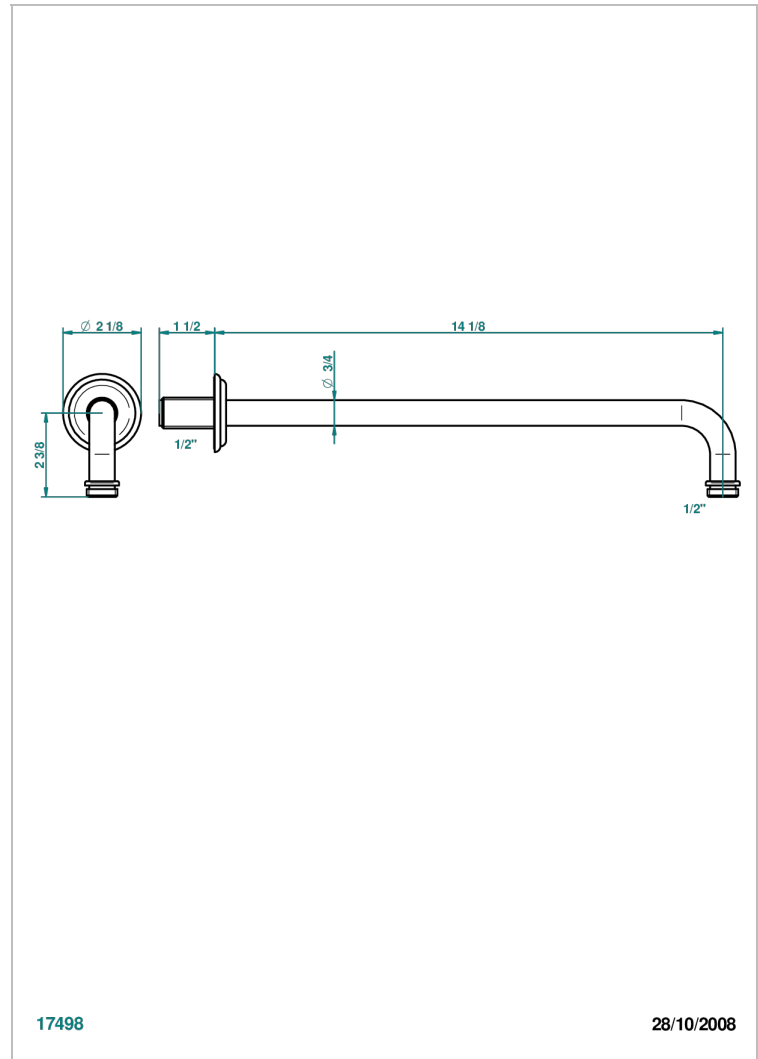

AMBOISE MALACHITE

A1J-84BC

Wall mounted shower arm 1/2", length: 350 mm 90°

THG[®]
PARIS

CHARACTERISTIC

- Amboise Malachite
- Wall mounted shower arm 1/2", length: 350 mm 90°

AVAILABLE FINITIONS

Antique nickel - H28
Black ceram - D30
Blush PVD - H62
Brass color PVD - H49
Brown bronze color PVD - F33
Gold color PVD - H52