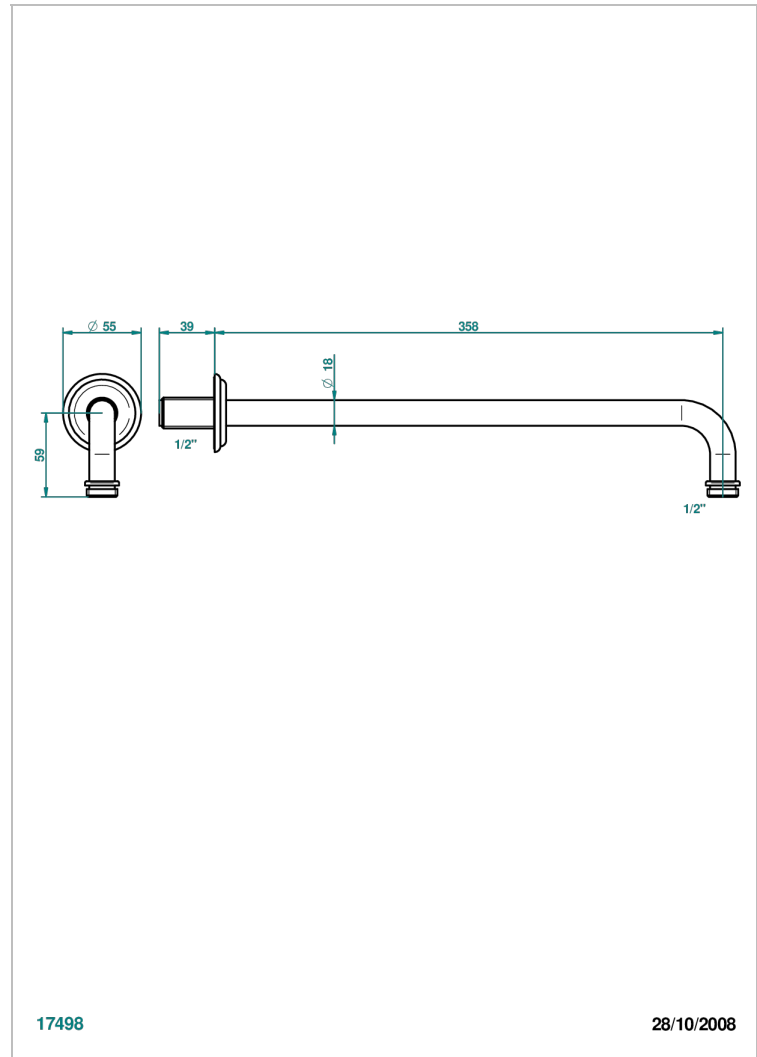

AMBOISE MALACHITE

A1J-84BC

Wall mounted shower arm 1/2", length: 350 mm 90°

THG[®]
PARIS

CHARACTERISTIC

- Amboise Malachite
- Wall mounted shower arm 1/2", length: 350 mm 90°

AVAILABLE FINITIONS

Antique nickel - H28
Black ceram - D30
Blush PVD - H62
Brass color PVD - H49
Brown bronze color PVD - F33
Gold color PVD - H52