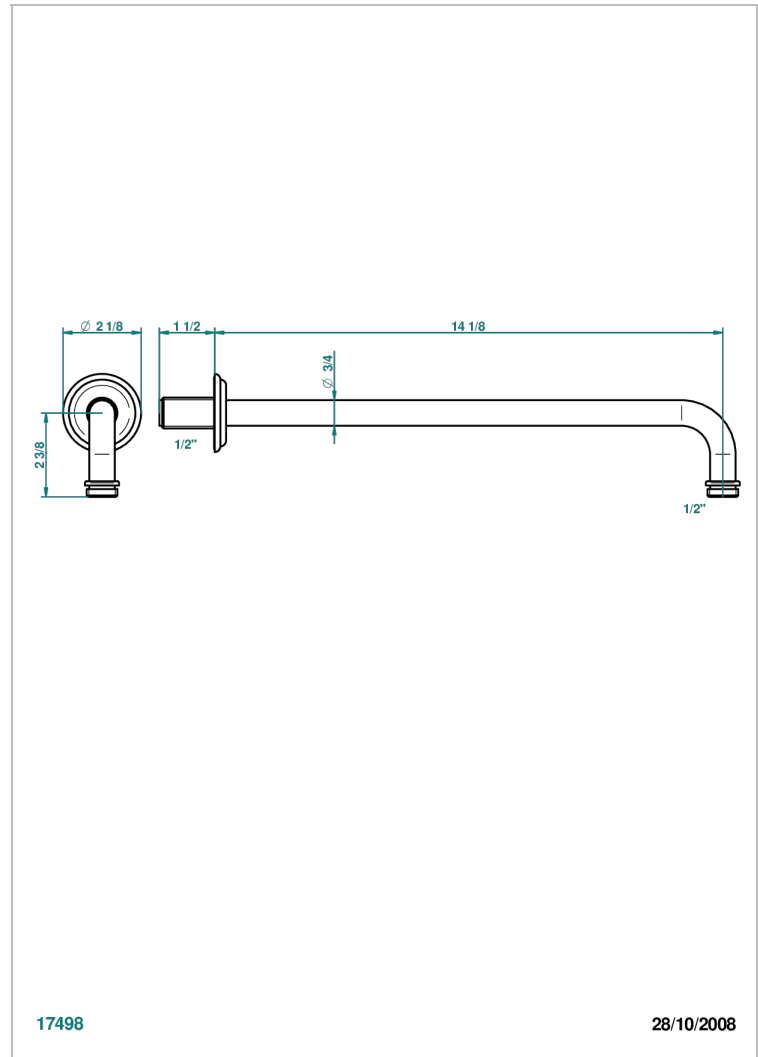

# AMBOISE MALACHITE

A1J-84BC

Wall mounted shower arm 1/2", length: 350 mm 90°

THG<sup>®</sup>  
PARIS

## CHARACTERISTIC

- Amboise Malachite
- Wall mounted shower arm 1/2", length: 350 mm 90°