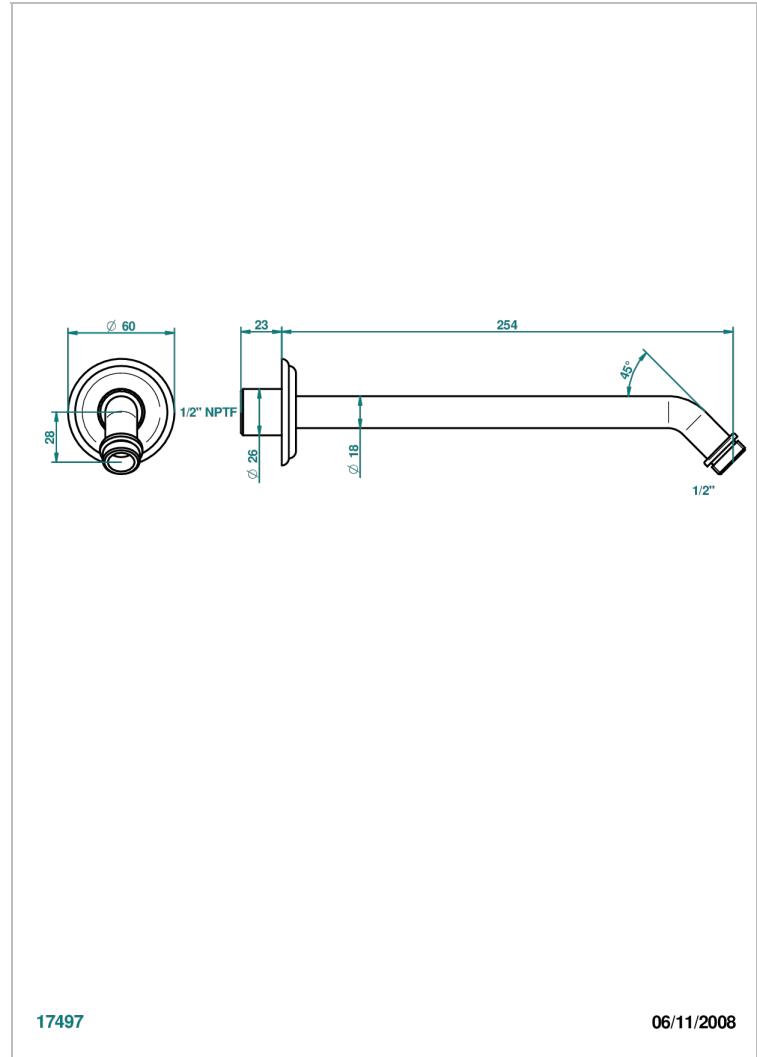

PETALE DE CRISTAL - CLEAR CRYSTAL FINE GOLD THREAD

U6E-84/US

Horizontal shower arm, 45°, lg: 10"

17497

06/11/2008

CHARACTERISTIC

- Pétale de Cristal - Clear crystal fine gold thread
- Horizontal shower arm, 45°, lg: 10"