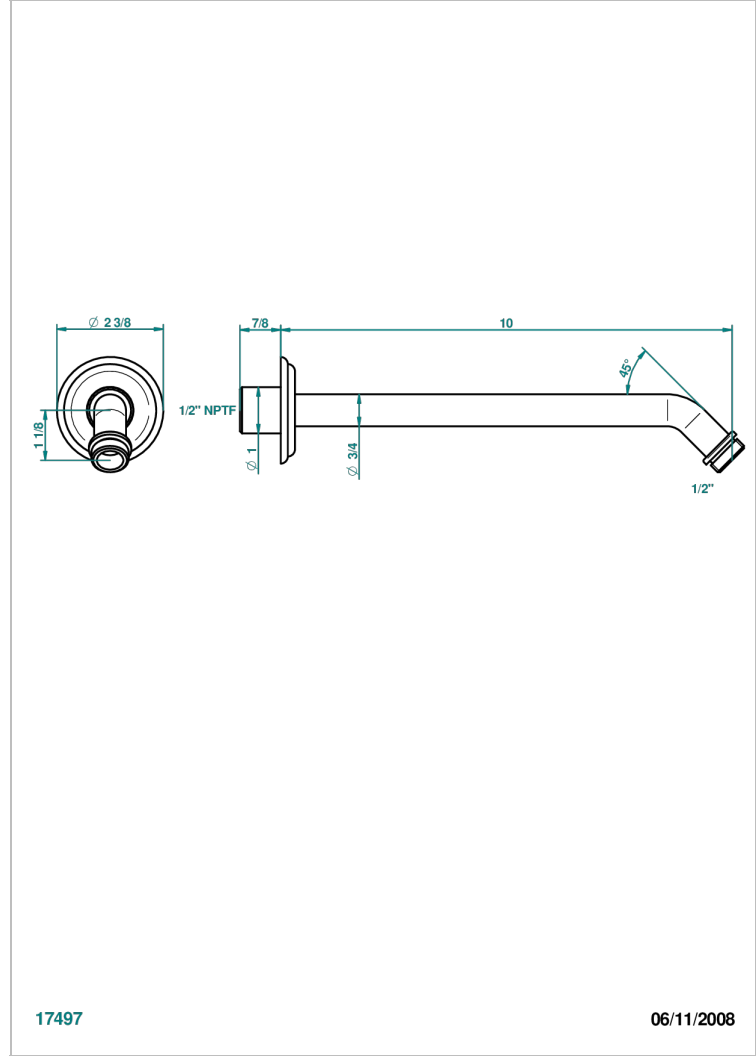

PETALE DE CRISTAL - CLEAR CRYSTAL FINE GOLD THREAD

U6E-84/US

Horizontal shower arm, 45°, lg: 10"

CHARACTERISTIC

- Pétale de Cristal - Clear crystal fine gold thread
- Horizontal shower arm, 45°, lg: 10"

AVAILABLE FINITIONS