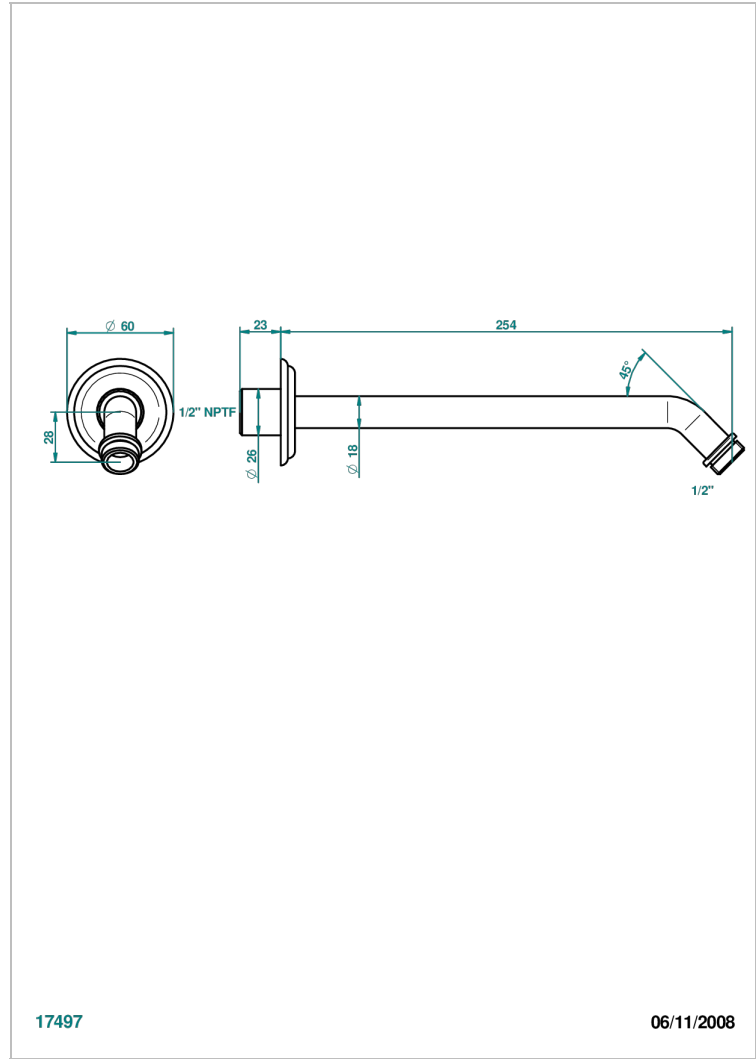

CHEVERNY BLACK ONYX

U1V-84/US

Horizontal shower arm, 45°, lg: 10"

THG[®]
PARIS

17497

06/11/2008

CHARACTERISTIC

- Cheverny black Onyx
- Horizontal shower arm, 45°, lg: 10"