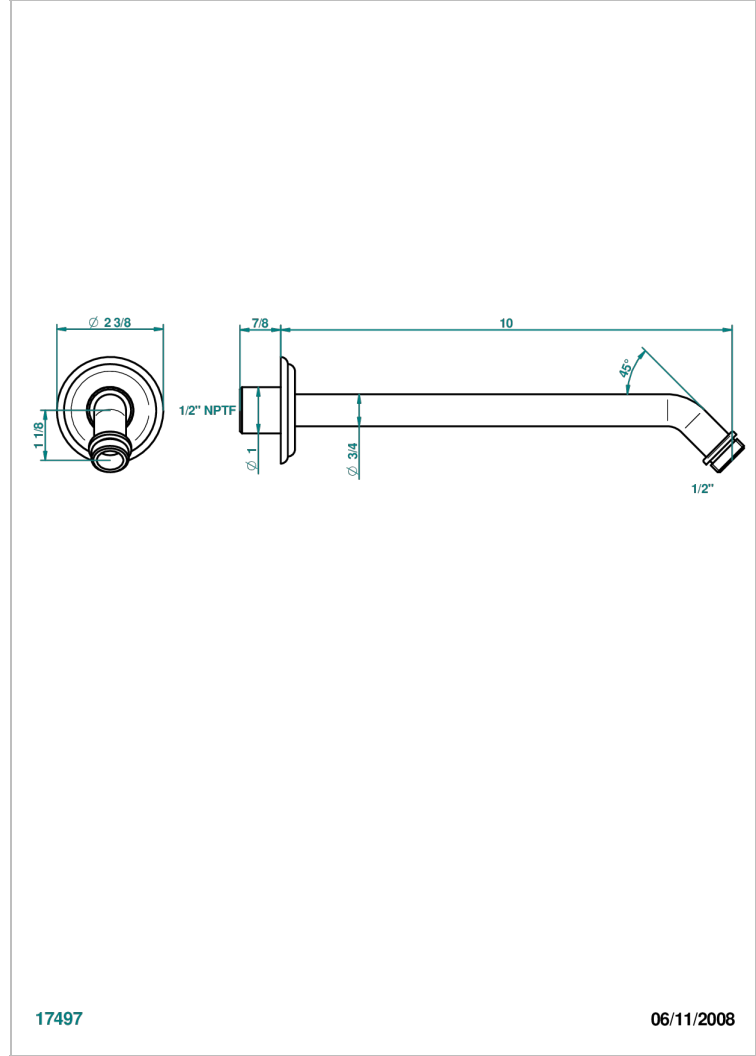

CHEVERNY BLACK ONYX

U1V-84/US

Horizontal shower arm, 45°, lg: 10"

THG[®]
PARIS

17497

06/11/2008

CHARACTERISTIC

- Cheverny black Onyx
- Horizontal shower arm, 45°, lg: 10"