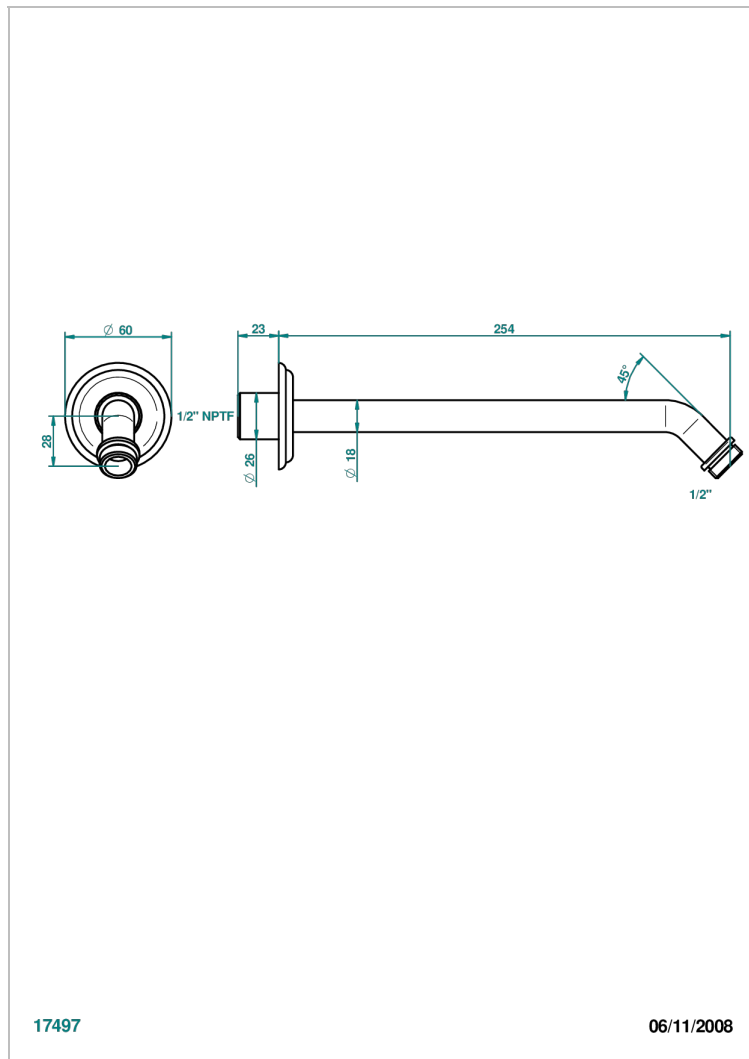

# SULLY WHITE ONYX

U1S-84/US

Horizontal shower arm, 45°, lg: 10"

THG<sup>®</sup>  
PARIS

17497

06/11/2008

## CHARACTERISTIC

- Sully white onyx
- Horizontal shower arm, 45°, lg: 10"