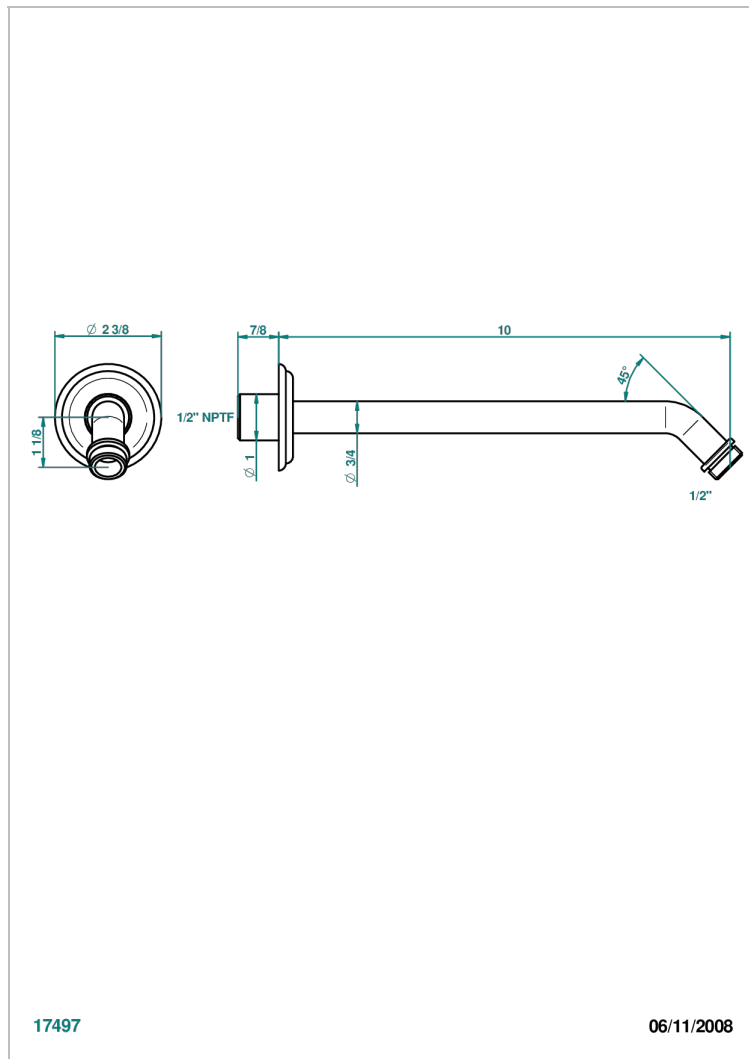

SULLY WHITE ONYX

U1S-84/US

Horizontal shower arm, 45°, lg: 10"

THG[®]
PARIS

CHARACTERISTIC

- Sully white onyx
- Horizontal shower arm, 45°, lg: 10"

AVAILABLE FINITIONS

Black ceram - D30
Blush PVD - H62
Brass color PVD - H49
Brown bronze color PVD - F33
Chrome polished - A02
Chrome polished / gold polished - G02