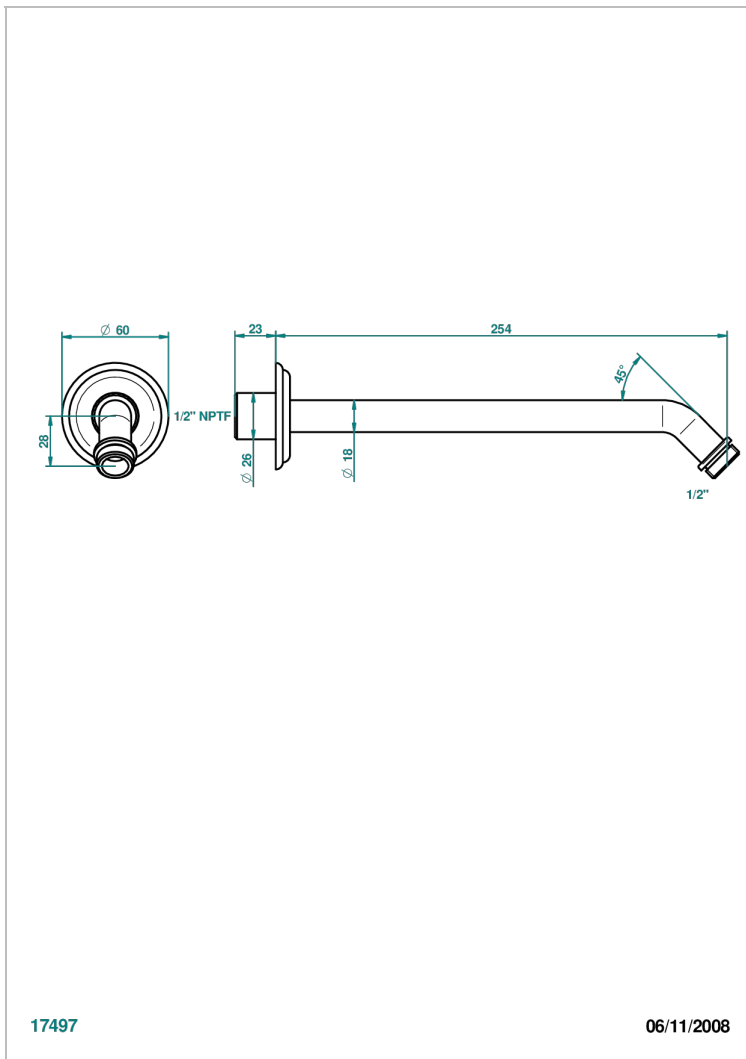

MANDARINE CRISTALLIA DIAMANT

U1K-84/US

Horizontal shower arm, 45°, lg: 10"

THG[®]
PARIS

CHARACTERISTIC

- Mandarin Cristallia Diamant
- Horizontal shower arm, 45°, lg: 10"

AVAILABLE FINITIONS

Black ceram - D30
Blush PVD - H62
Brass color PVD - H49
Brown bronze color PVD - F33
Chrome polished - A02
Chrome polished / gold polished - G02