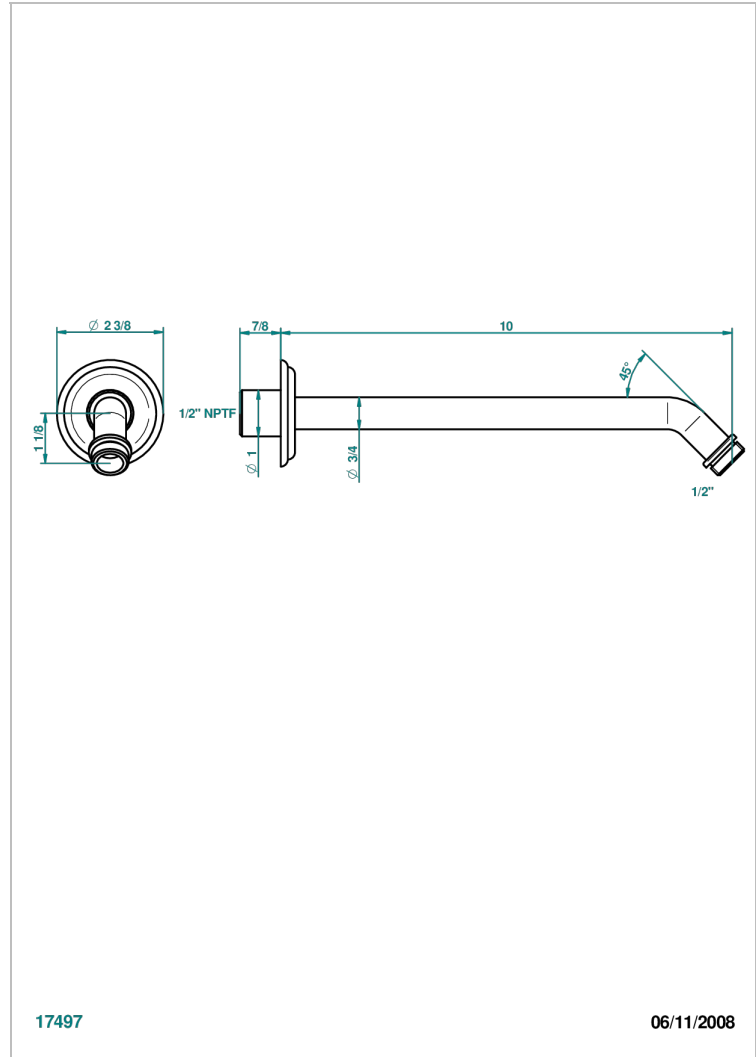

MANDARINE CRISTALLIA DIAMANT

U1K-84/US

Horizontal shower arm, 45°, lg: 10"

THG[®]
PARIS

17497

06/11/2008

CHARACTERISTIC

- Mandarin Cristallia Diamant
- Horizontal shower arm, 45°, lg: 10"