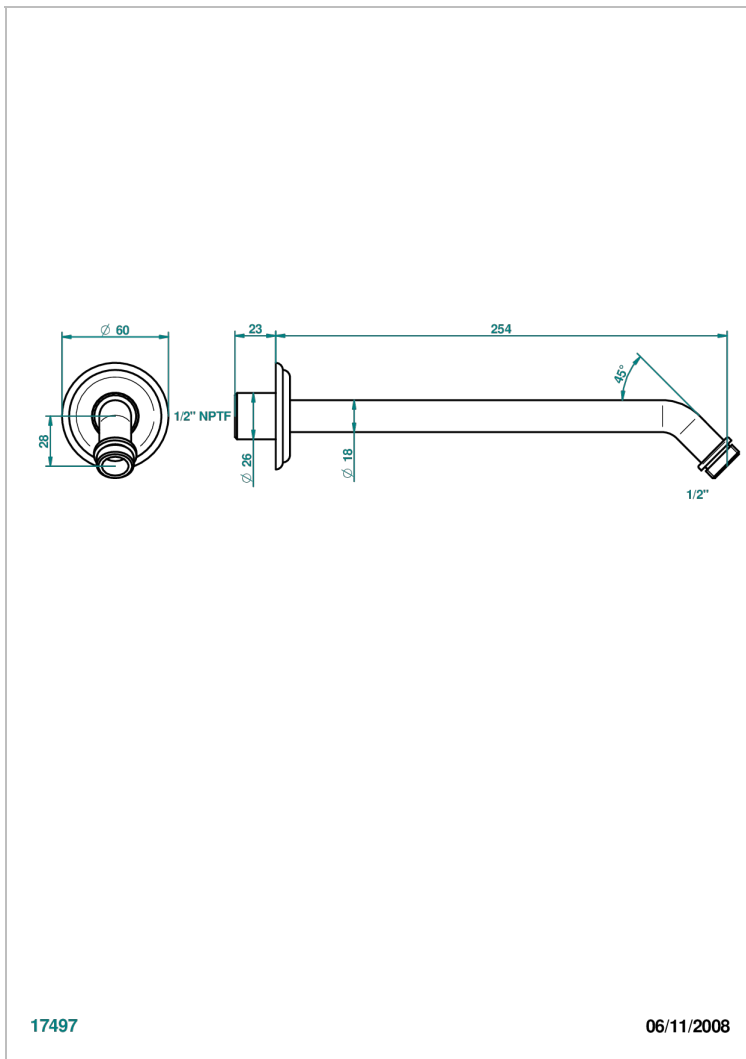

MANDARINE SATINY CRYSTAL

U1E-84/US

Horizontal shower arm, 45°, lg: 10"

THG[®]
PARIS

CHARACTERISTIC

- Mandarin Satiny crystal
- Horizontal shower arm, 45°, lg: 10"

AVAILABLE FINITIONS

Black ceram - D30