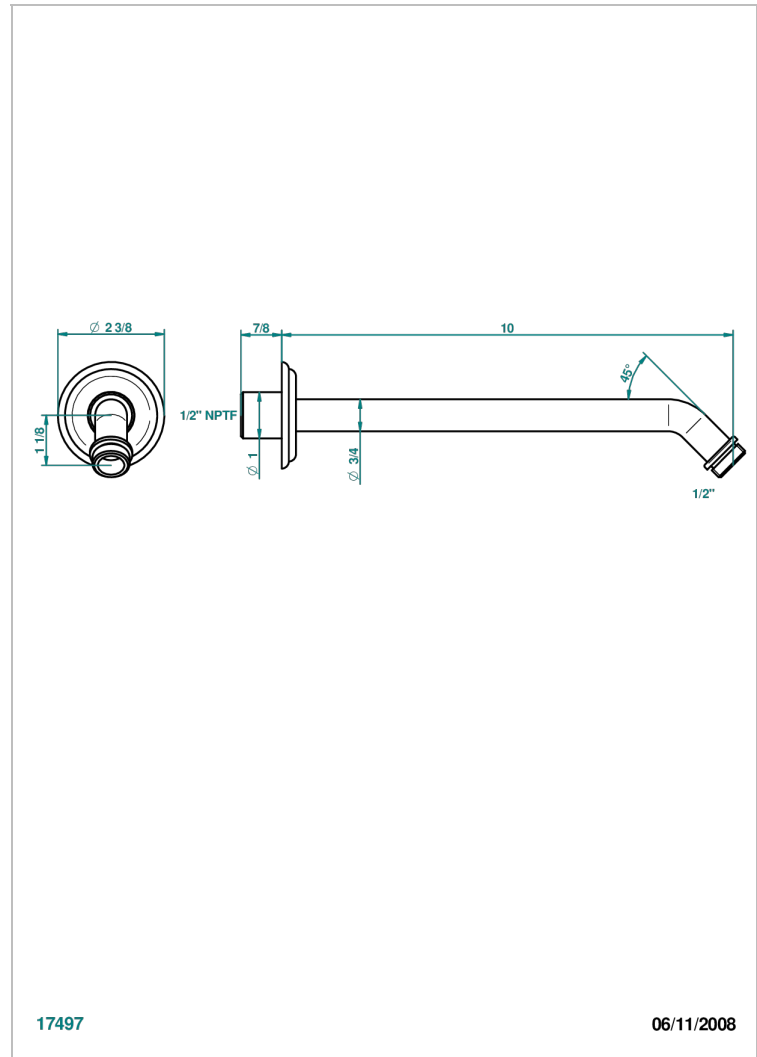

MANDARINE SATINY CRYSTAL

U1E-84/US

Horizontal shower arm, 45°, lg: 10"

THG[®]
PARIS

CHARACTERISTIC

- Mandarin Satiny crystal
- Horizontal shower arm, 45°, lg: 10"

AVAILABLE FINITIONS

Black ceram - D30
Blush PVD - H62
Brass color PVD - H49
Brown bronze color PVD - F33
Chrome polished - A02
Chrome polished / gold polished - G02