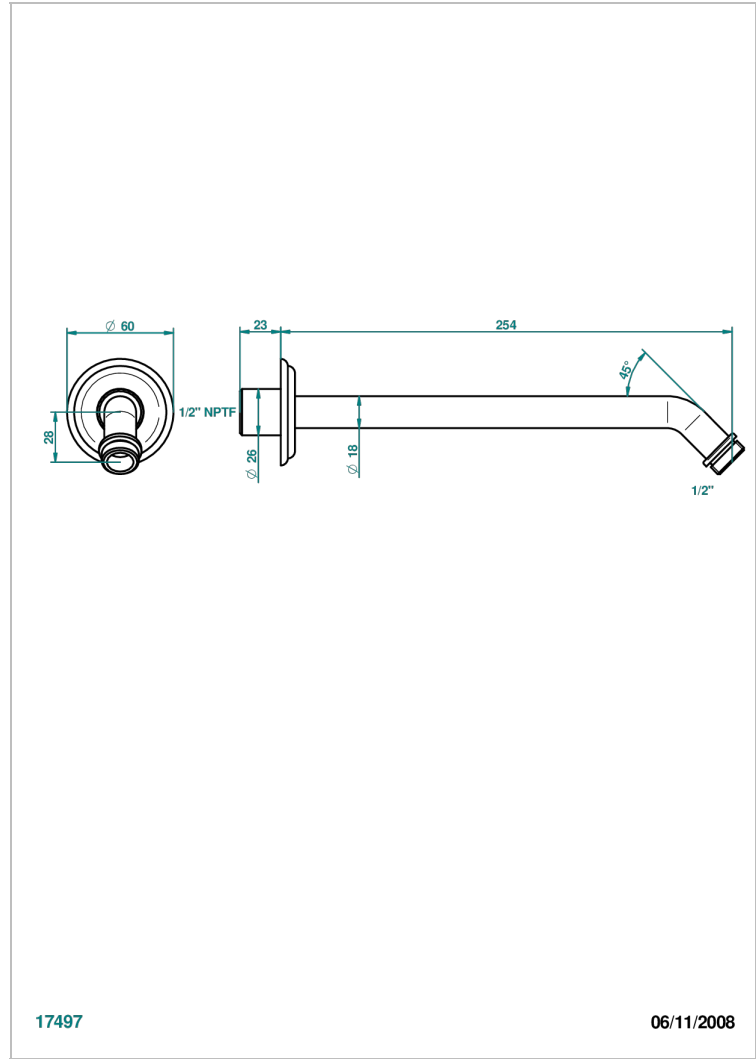

MANDARINE CLEAR CRYSTAL

U1D-84/US

Horizontal shower arm, 45°, lg: 10"

THG[®]
PARIS

17497

06/11/2008

CHARACTERISTIC

- Mandarin Clear crystal
- Horizontal shower arm, 45°, lg: 10"