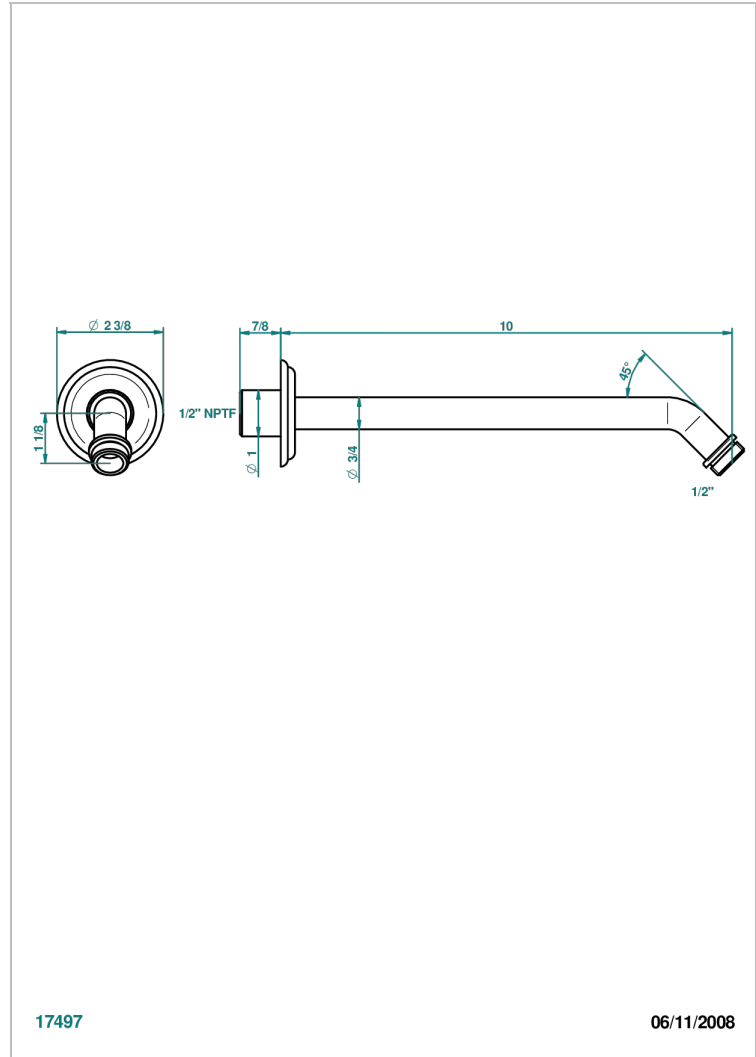

MANDARINE CLEAR CRYSTAL

U1D-84/US

Horizontal shower arm, 45°, lg: 10"

CHARACTERISTIC

- Mandarin Clear crystal
- Horizontal shower arm, 45°, lg: 10"

AVAILABLE FINITIONS

Black ceram - D30
Blush PVD - H62
Brass color PVD - H49
Brown bronze color PVD - F33
Chrome polished - A02
Chrome polished / gold polished - G02