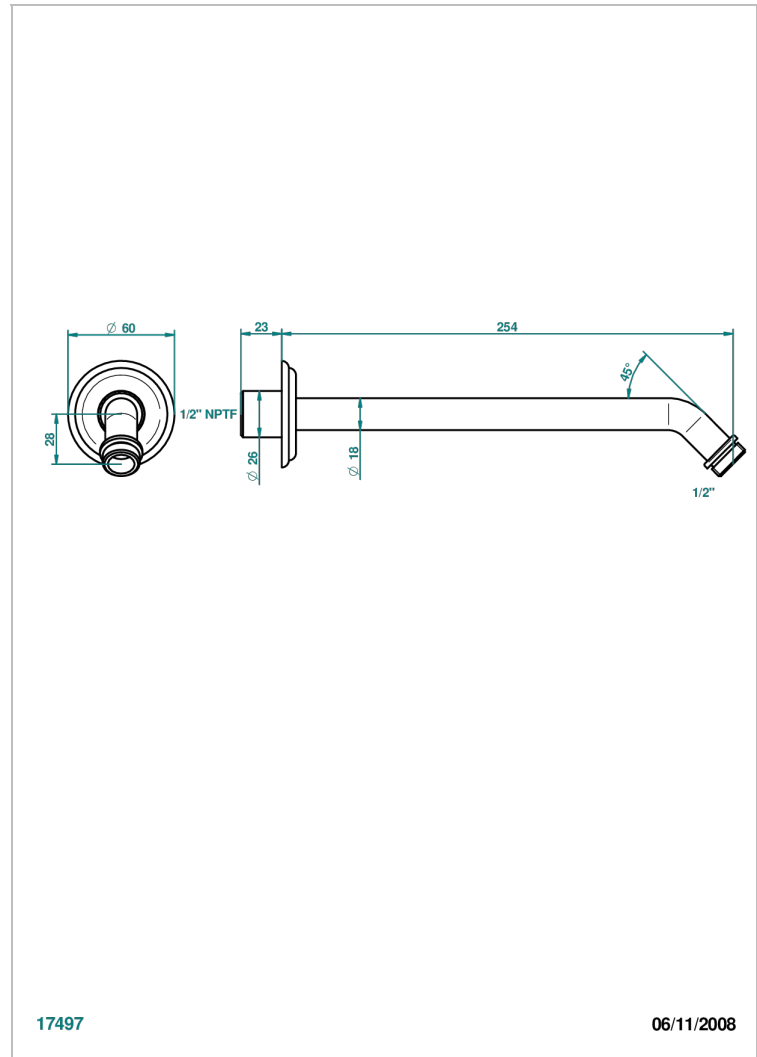

MANDARINE METAL

U1A-84/US

Horizontal shower arm, 45°, lg: 10"

THG[®]
PARIS

CHARACTERISTIC

- Mandarin Metal
- Horizontal shower arm, 45°, lg: 10"

AVAILABLE FINITIONS

Black ceram - D30
Blush PVD - H62
Brass color PVD - H49
Brown bronze color PVD - F33
Chrome polished - A02
Chrome polished / gold polished - G02