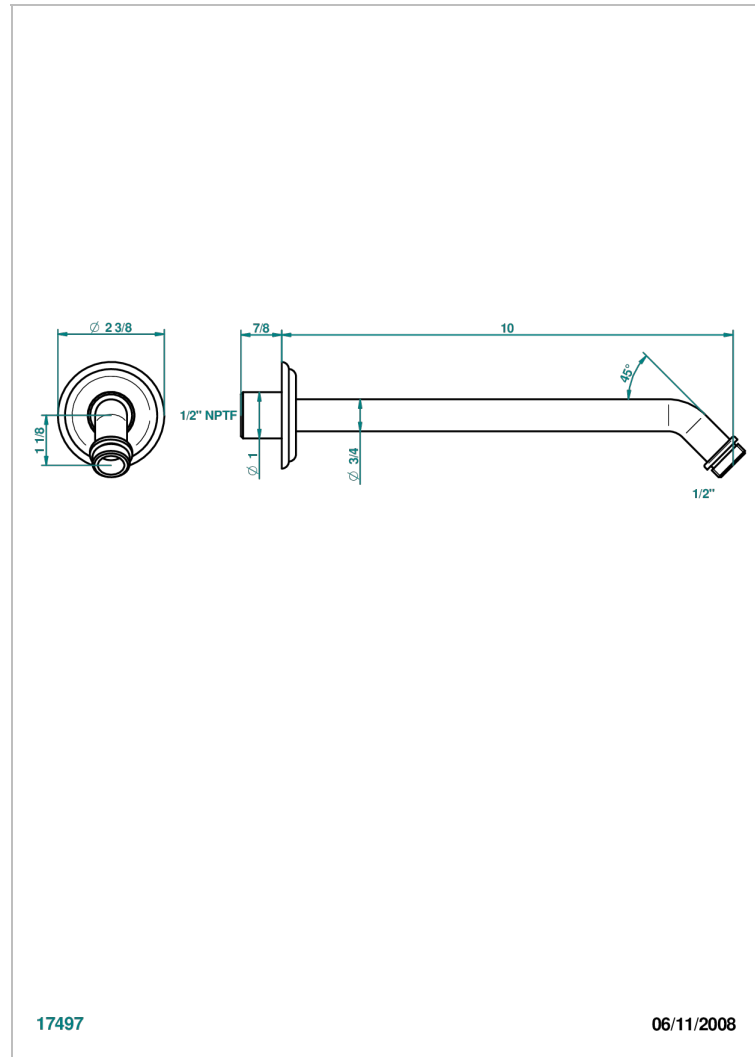

MANDARINE METAL

U1A-84/US

Horizontal shower arm, 45°, lg: 10"

THG[®]
PARIS

CHARACTERISTIC

- Mandarin Metal
- Horizontal shower arm, 45°, lg: 10"

AVAILABLE FINITIONS

Black ceram - D30
Blush PVD - H62
Brass color PVD - H49
Brown bronze color PVD - F33
Chrome polished - A02
Chrome polished / gold polished - G02