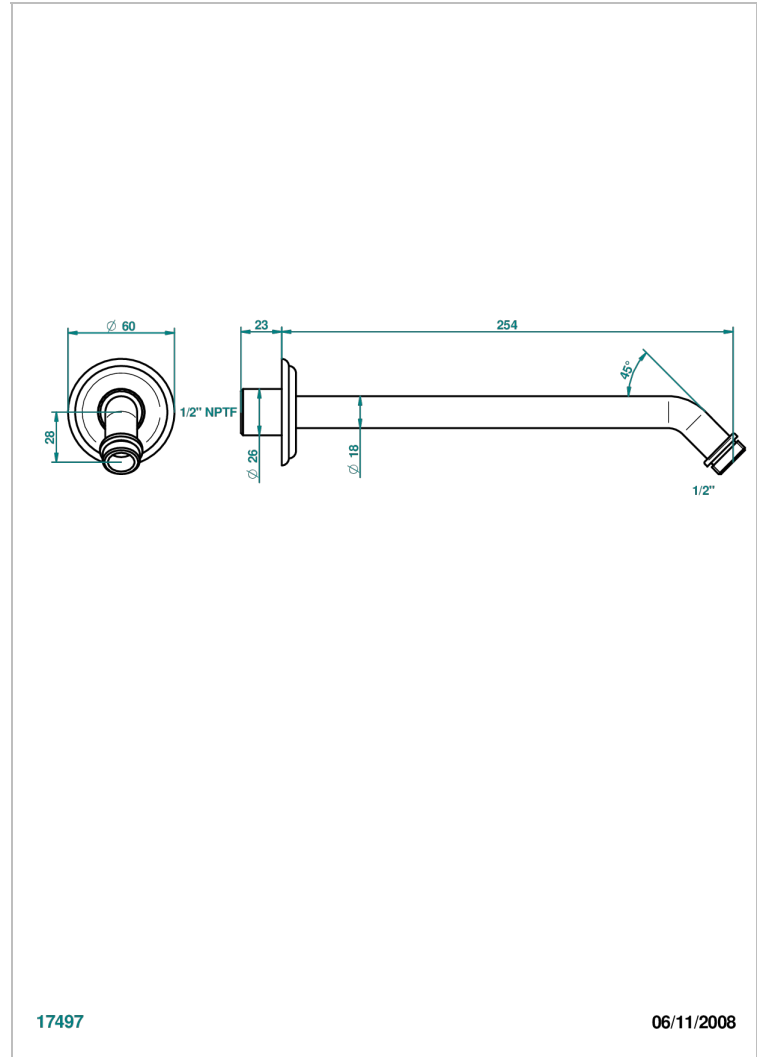

JAIPUR BLACK ONYX

A9C-84/US

Horizontal shower arm, 45°, lg: 10"

THG[®]
PARIS

17497

06/11/2008

CHARACTERISTIC

- Jaipur Black Onyx
- Horizontal shower arm, 45°, lg: 10"