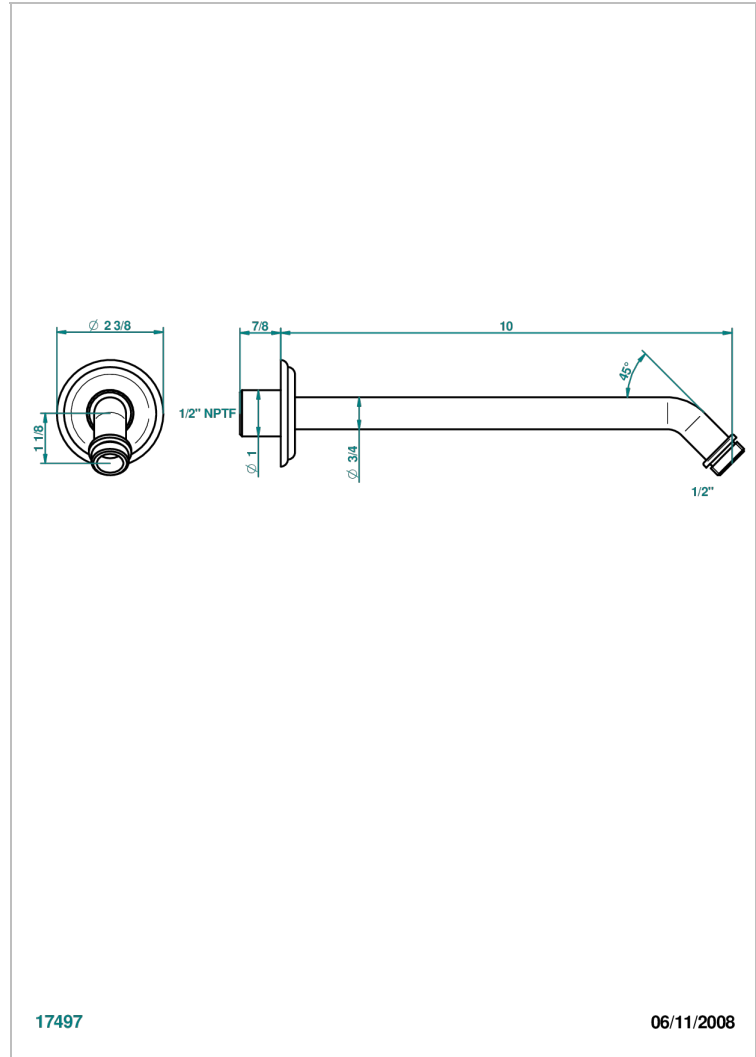

JAIPUR BLACK ONYX

A9C-84/US

Horizontal shower arm, 45°, lg: 10"

THG[®]
PARIS

17497

06/11/2008

CHARACTERISTIC

- Jaipur Black Onyx
- Horizontal shower arm, 45°, lg: 10"