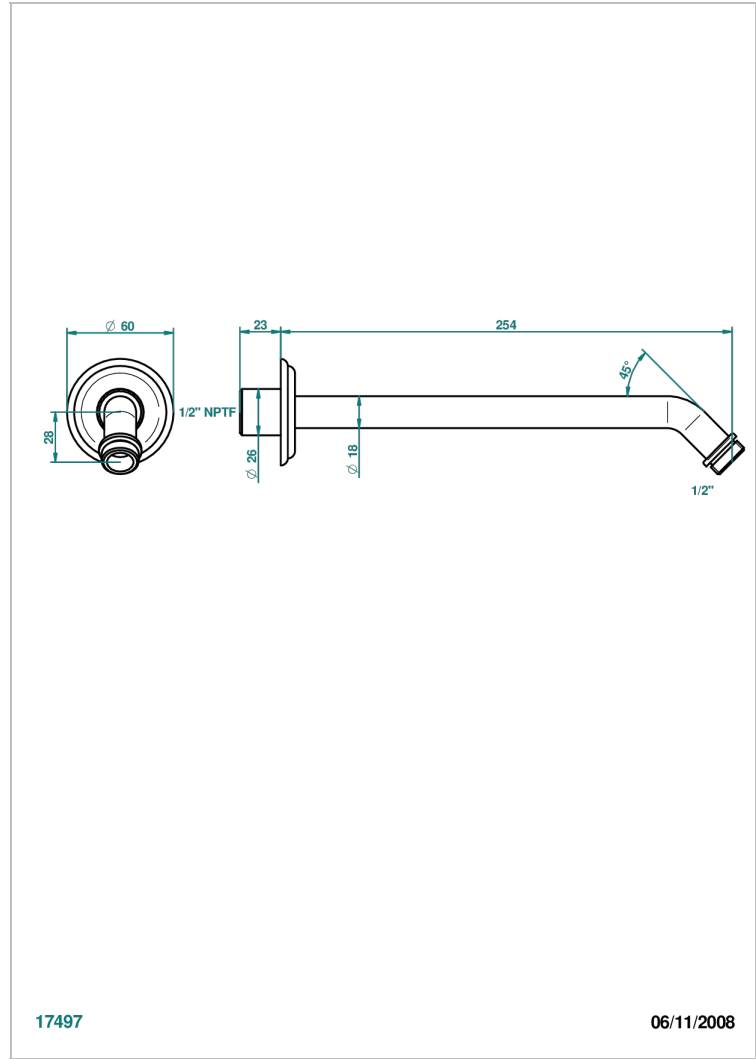

# JAIPUR SATINY CRYSTAL

A9B-84/US

Horizontal shower arm, 45°, lg: 10"

THG<sup>®</sup>  
PARIS

## CHARACTERISTIC

- Jaipur Satiny crystal
- Horizontal shower arm, 45°, lg: 10"