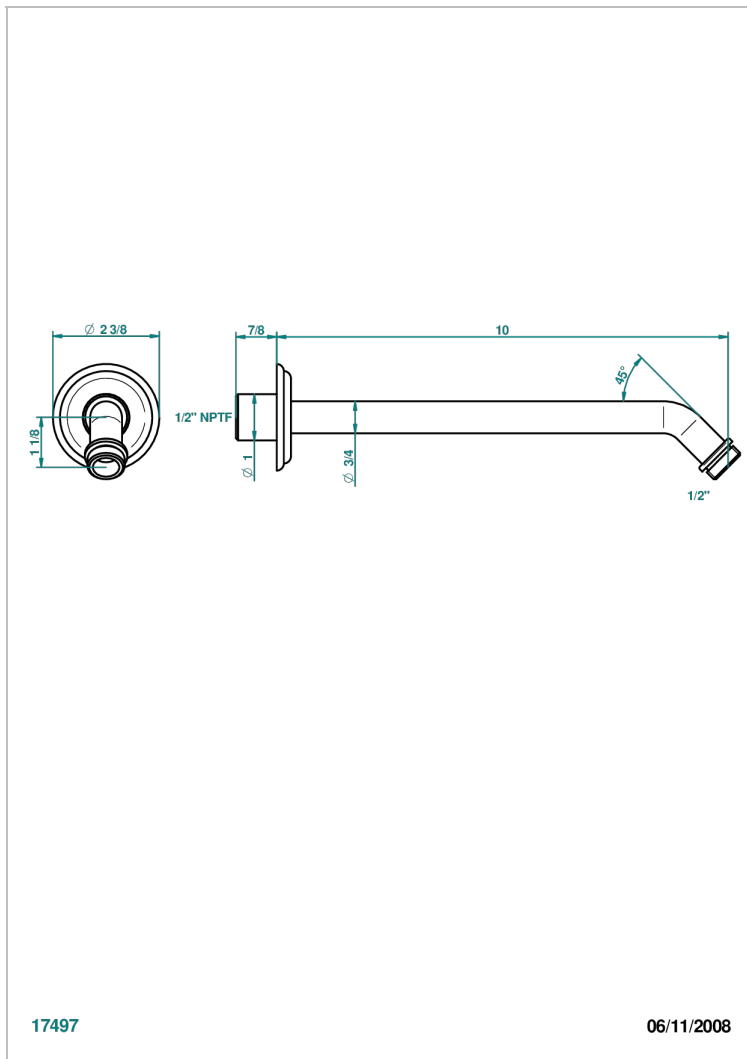

# JAIPUR SATINY CRYSTAL

A9B-84/US

Horizontal shower arm, 45°, lg: 10"

THG<sup>®</sup>  
PARIS

17497

06/11/2008

## CHARACTERISTIC

- Jaipur Satiny crystal
- Horizontal shower arm, 45°, lg: 10"