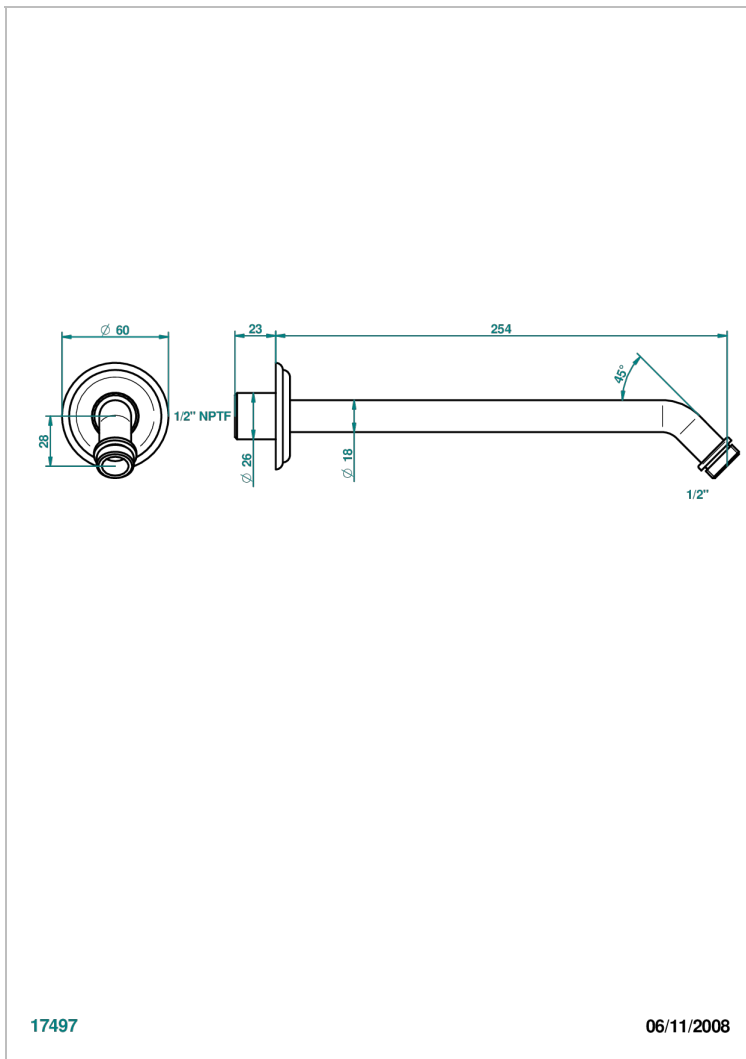

VOGUE LAPIS LAZULI

A8S-84/US

Horizontal shower arm, 45°, lg: 10"

THG[®]
PARIS

CHARACTERISTIC

- Vogue Lapis Lazuli
- Horizontal shower arm, 45°, lg: 10"

AVAILABLE FINITIONS

Black ceram - D30
Blush PVD - H62
Brass color PVD - H49
Brown bronze color PVD - F33
Chrome polished - A02
Chrome polished / gold polished - G02