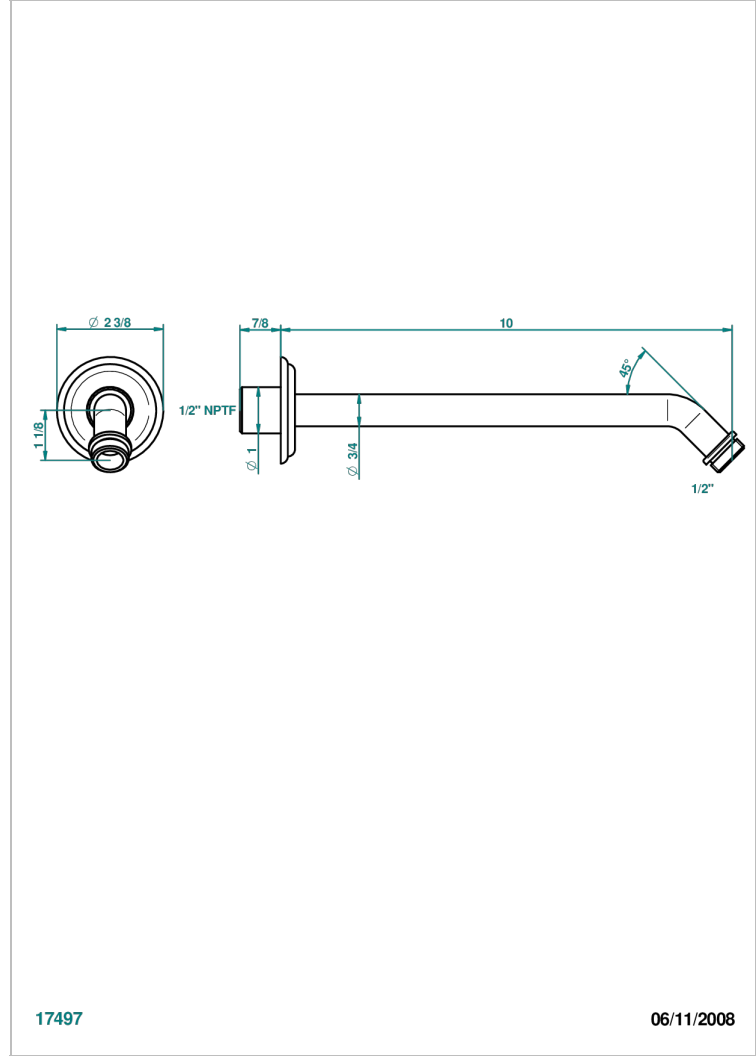

VOGUE LAPIS LAZULI

A8S-84/US

Horizontal shower arm, 45°, lg: 10"

THG[®]
PARIS

17497

06/11/2008

CHARACTERISTIC

- Vogue Lapis Lazuli
- Horizontal shower arm, 45°, lg: 10"