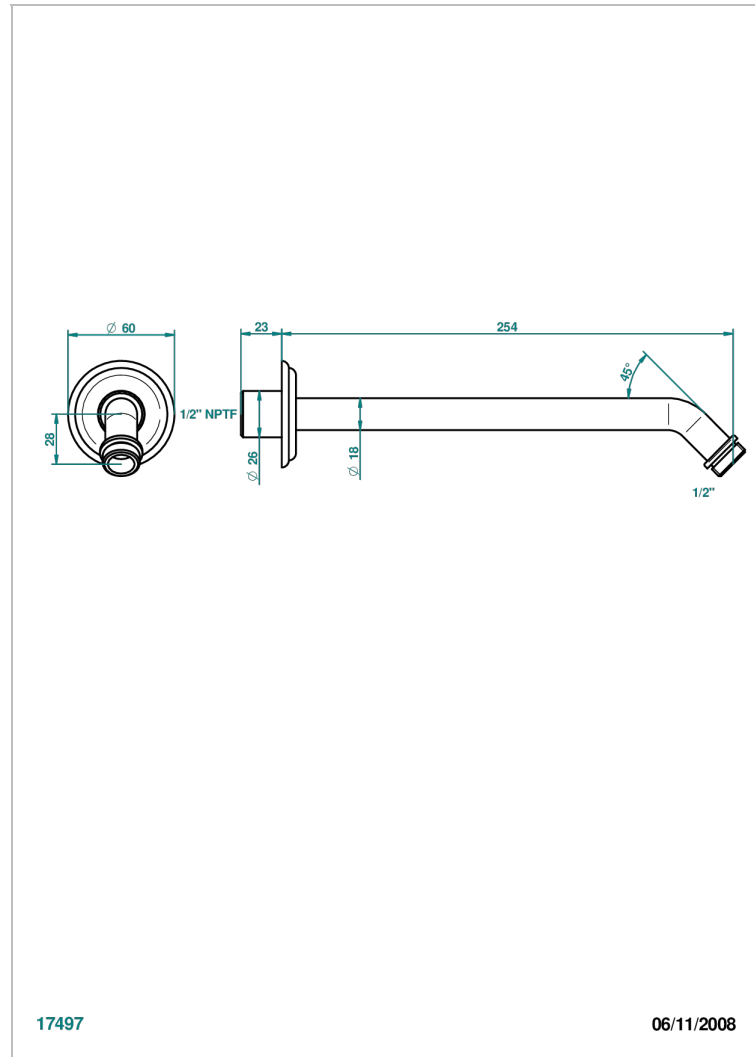

VOGUE BLACK ONYX

A8P-84/US

Horizontal shower arm, 45°, lg: 10"

THG[®]
PARIS

CHARACTERISTIC

- Vogue black onyx
- Horizontal shower arm, 45°, lg: 10"

AVAILABLE FINITIONS

Black ceram - D30
Blush PVD - H62
Brass color PVD - H49
Brown bronze color PVD - F33
Chrome polished - A02
Chrome polished / gold polished - G02