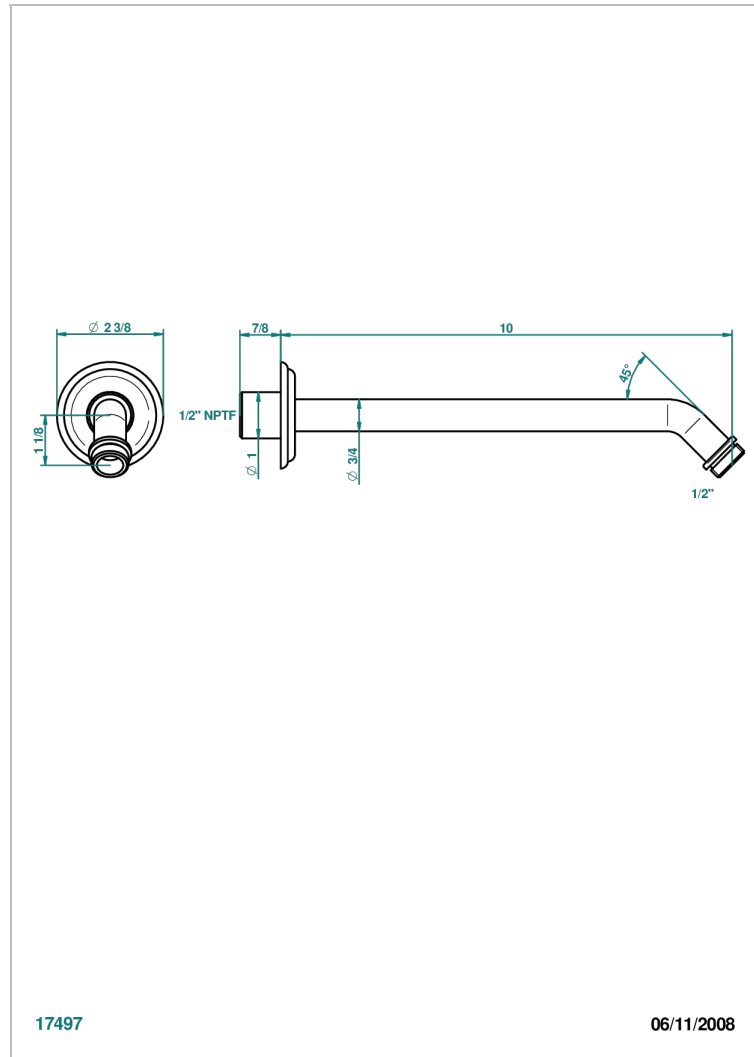

VOGUE BLACK ONYX

A8P-84/US

Horizontal shower arm, 45°, lg: 10"

THG[®]
PARIS

17497

06/11/2008

CHARACTERISTIC

- Vogue black onyx
- Horizontal shower arm, 45°, lg: 10"