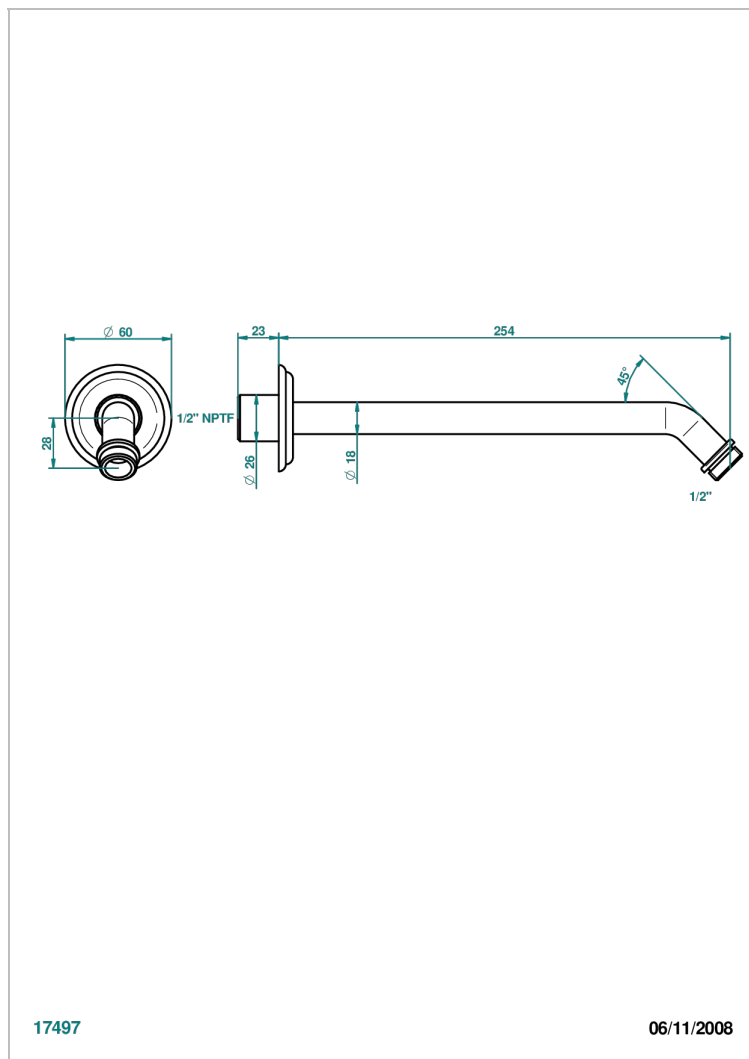

VOGUE RED JASPER

A8N-84/US

Horizontal shower arm, 45°, lg: 10"

THG[®]
PARIS

17497

06/11/2008

CHARACTERISTIC

- Vogue red Jasper
- Horizontal shower arm, 45°, lg: 10"